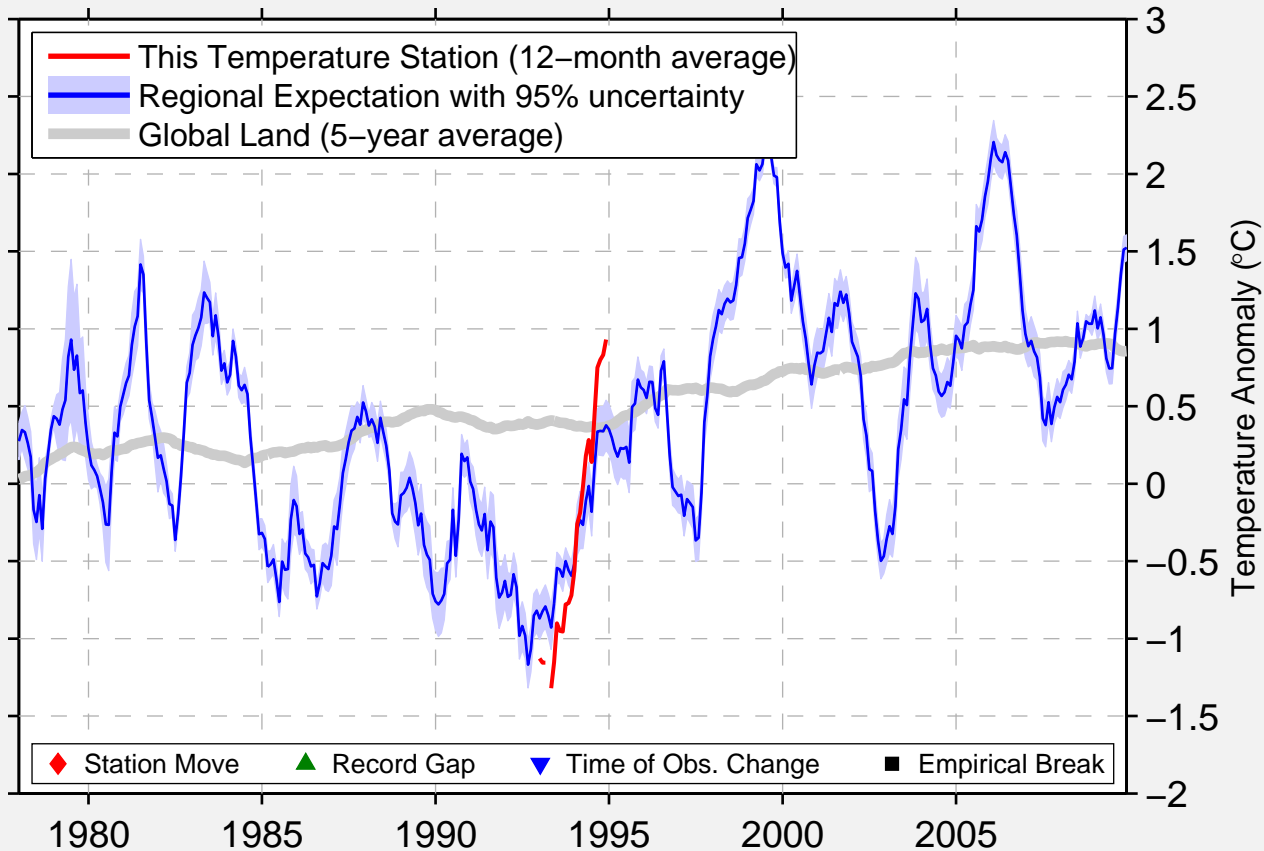

PORT BASQUES(AUTO)

47.567 N, 59.183 W (Canada)

Data Quality Controlled and Aligned at Breakpoints

Berkeley Earth