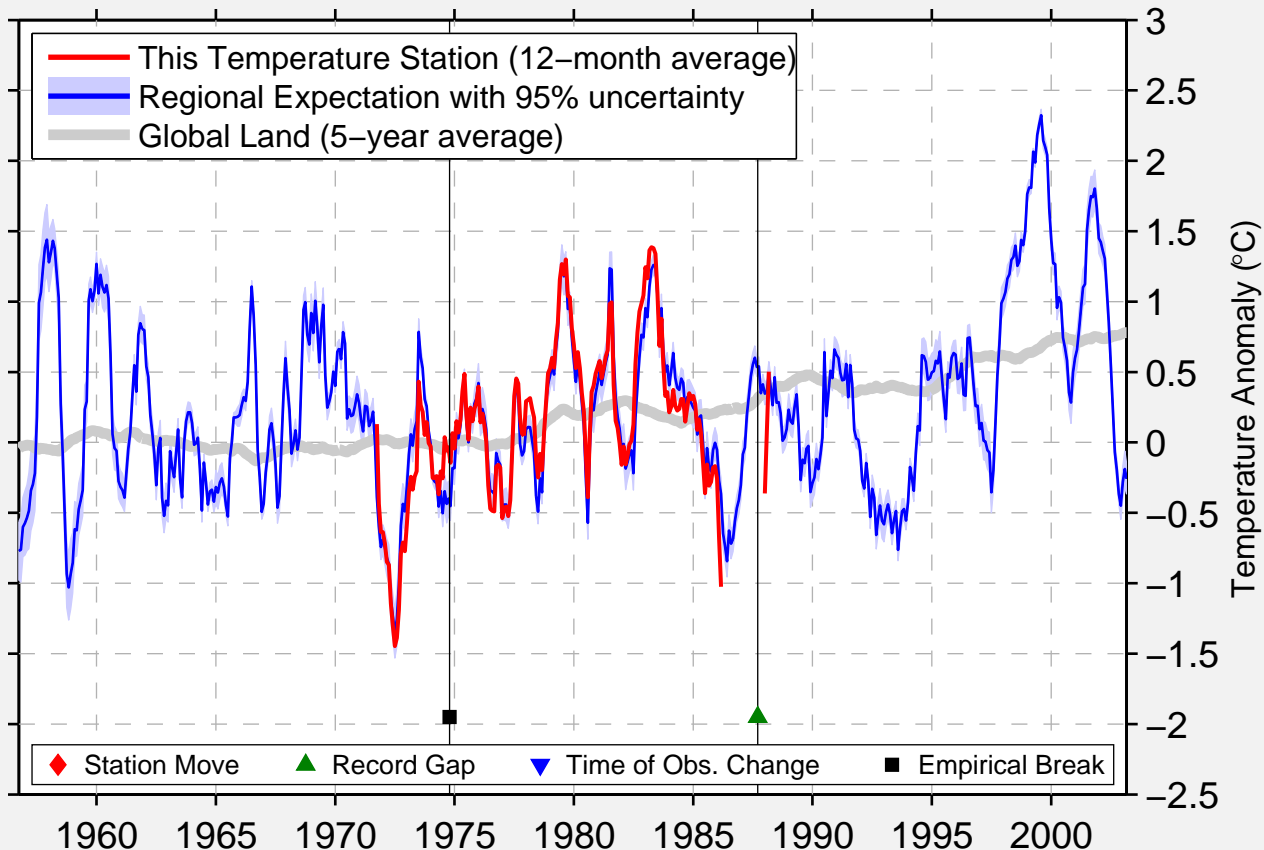

TRACADIE, NB

47.520 N, 64.920 W (Canada)

Data Quality Controlled and Aligned at Breakpoints

Berkeley Earth