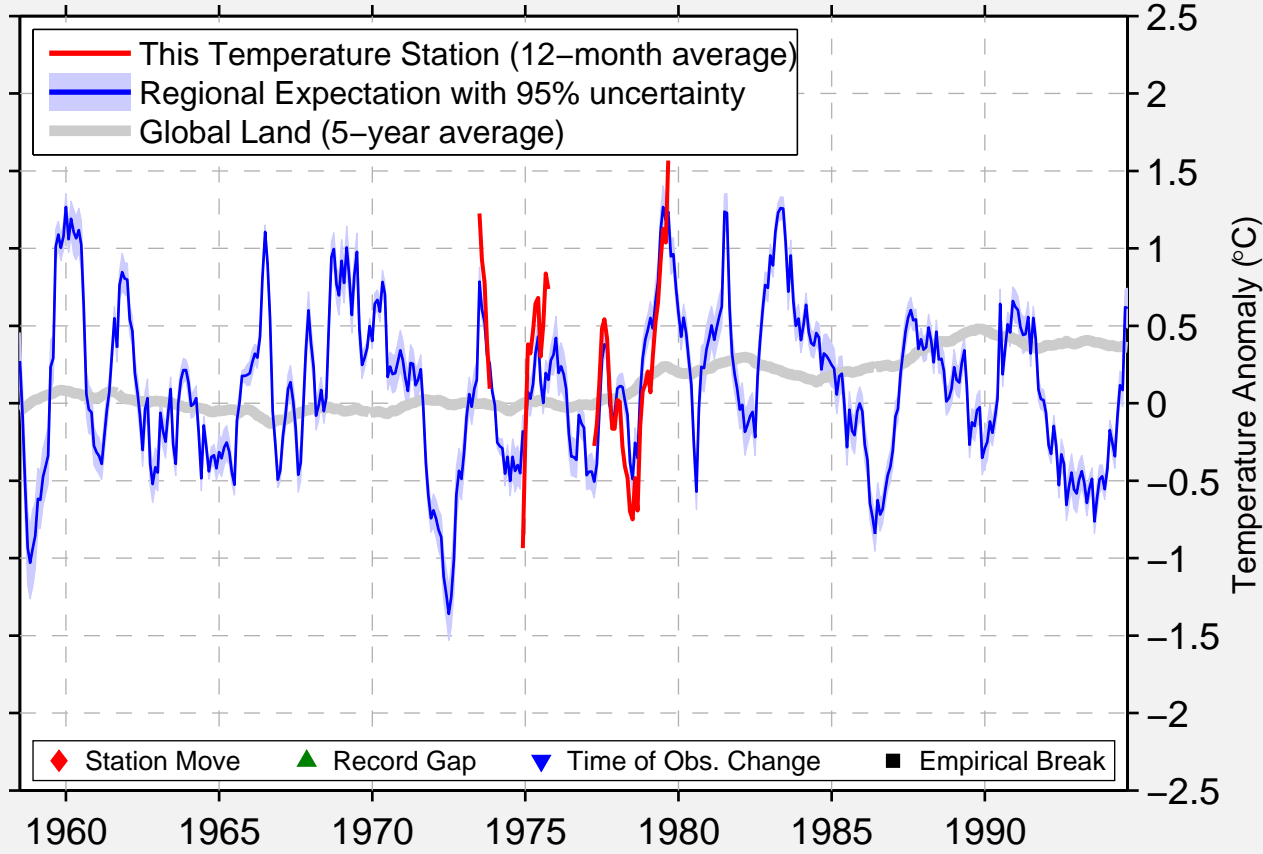

BRUNSWICK MINES

47.480 N, 65.880 W (Canada)

Data Quality Controlled and Aligned at Breakpoints

Berkeley Earth