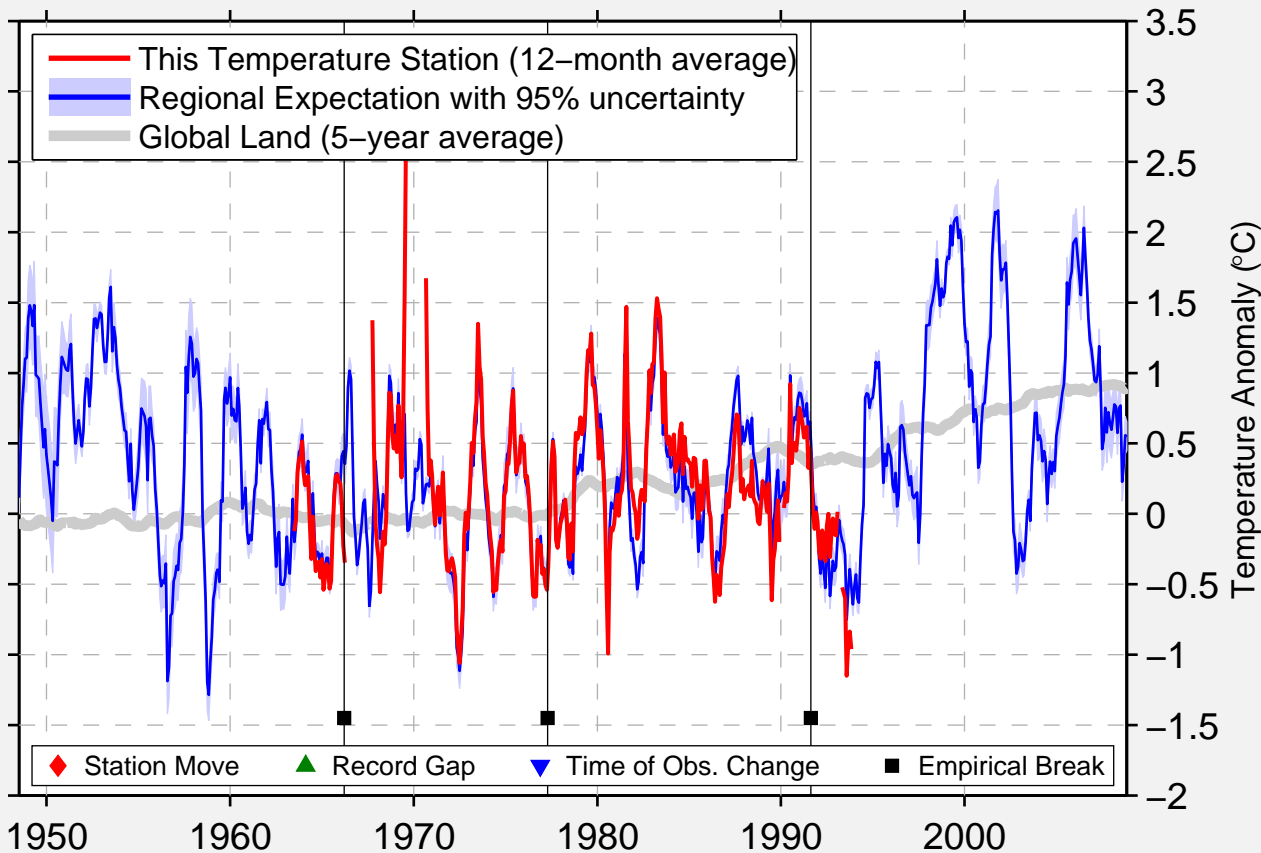

ST ELEUTHERE

47.480 N, 69.280 W (Canada)

Data Quality Controlled and Aligned at Breakpoints

Berkeley Earth