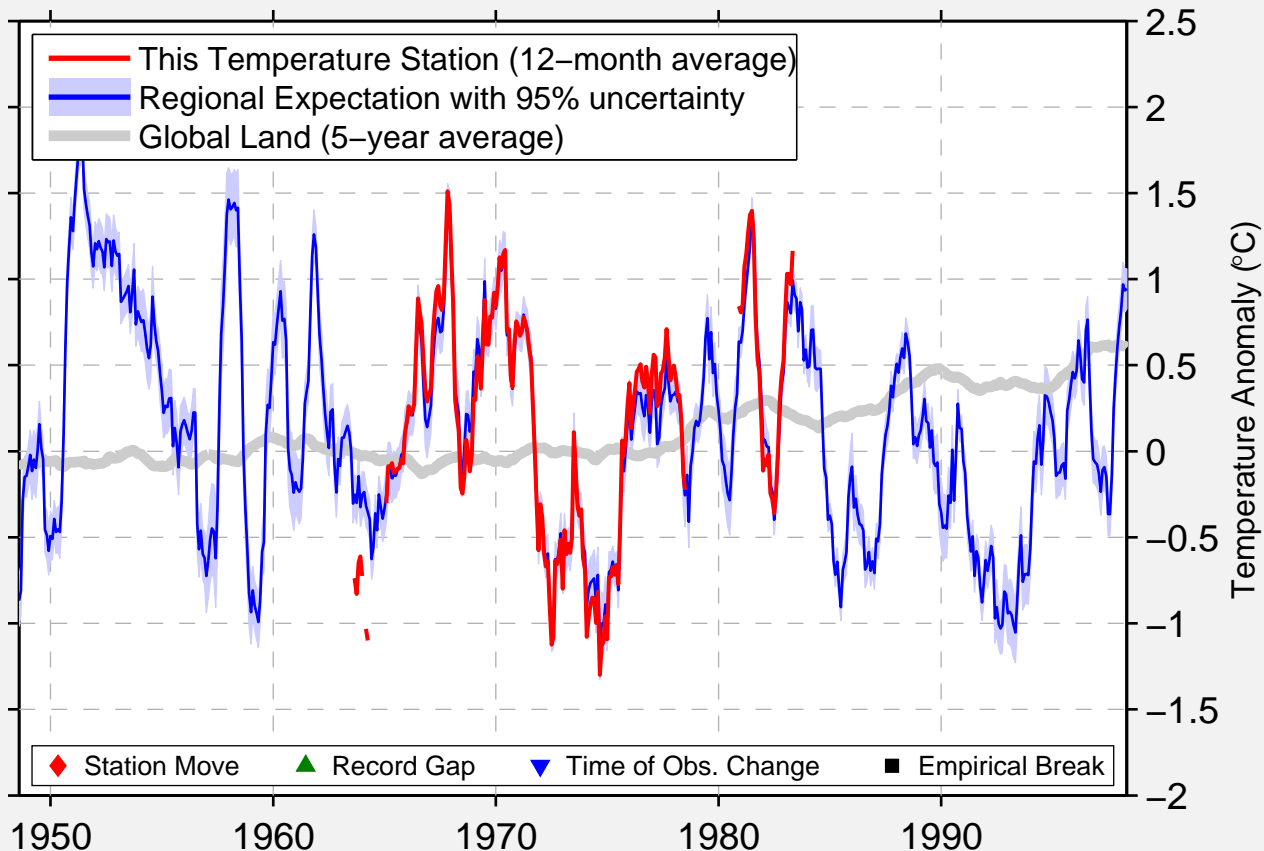

SEAL COVE

47.450 N, 53.070 W (Canada)

Data Quality Controlled and Aligned at Breakpoints

Berkeley Earth