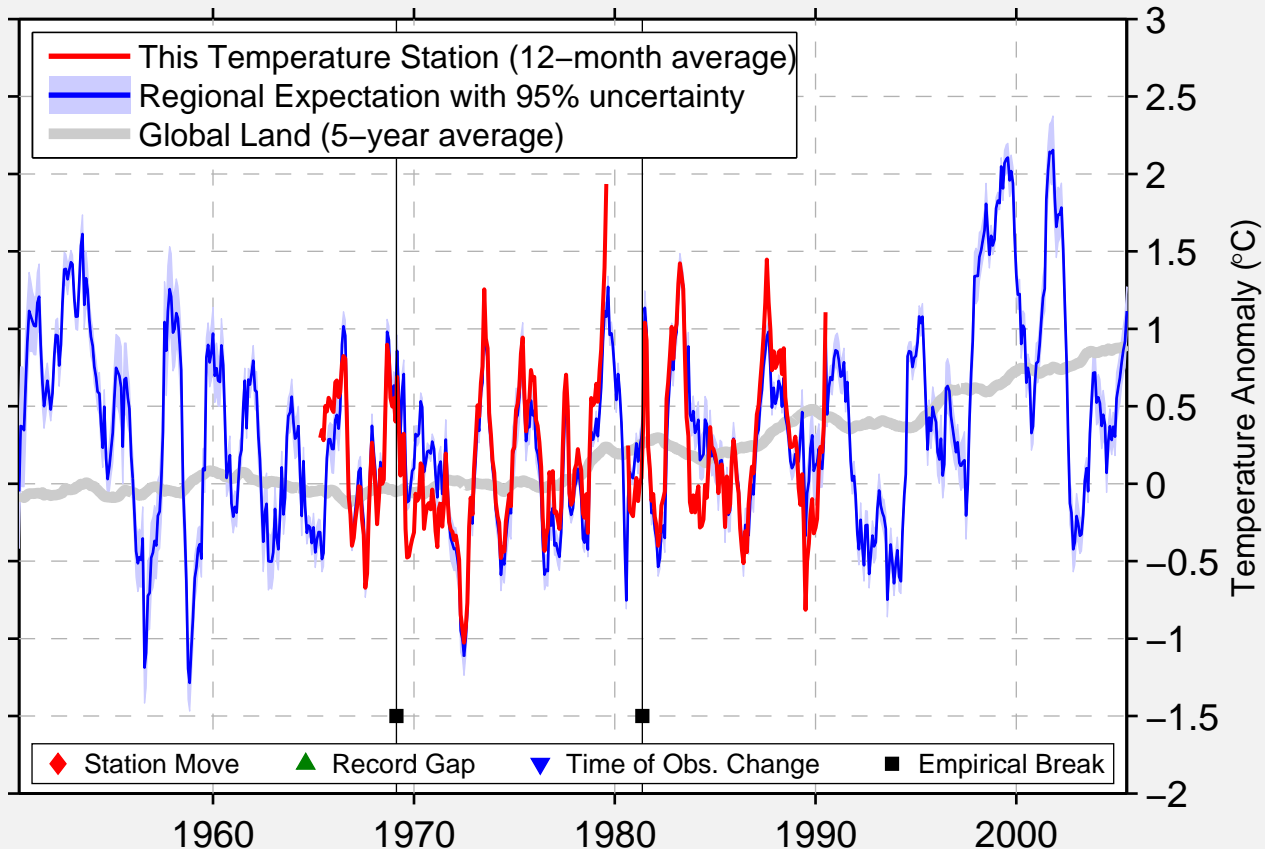

ST BRUNO KAMOURASKA

47.450 N, 69.780 W (Canada)

Data Quality Controlled and Aligned at Breakpoints

Berkeley Earth