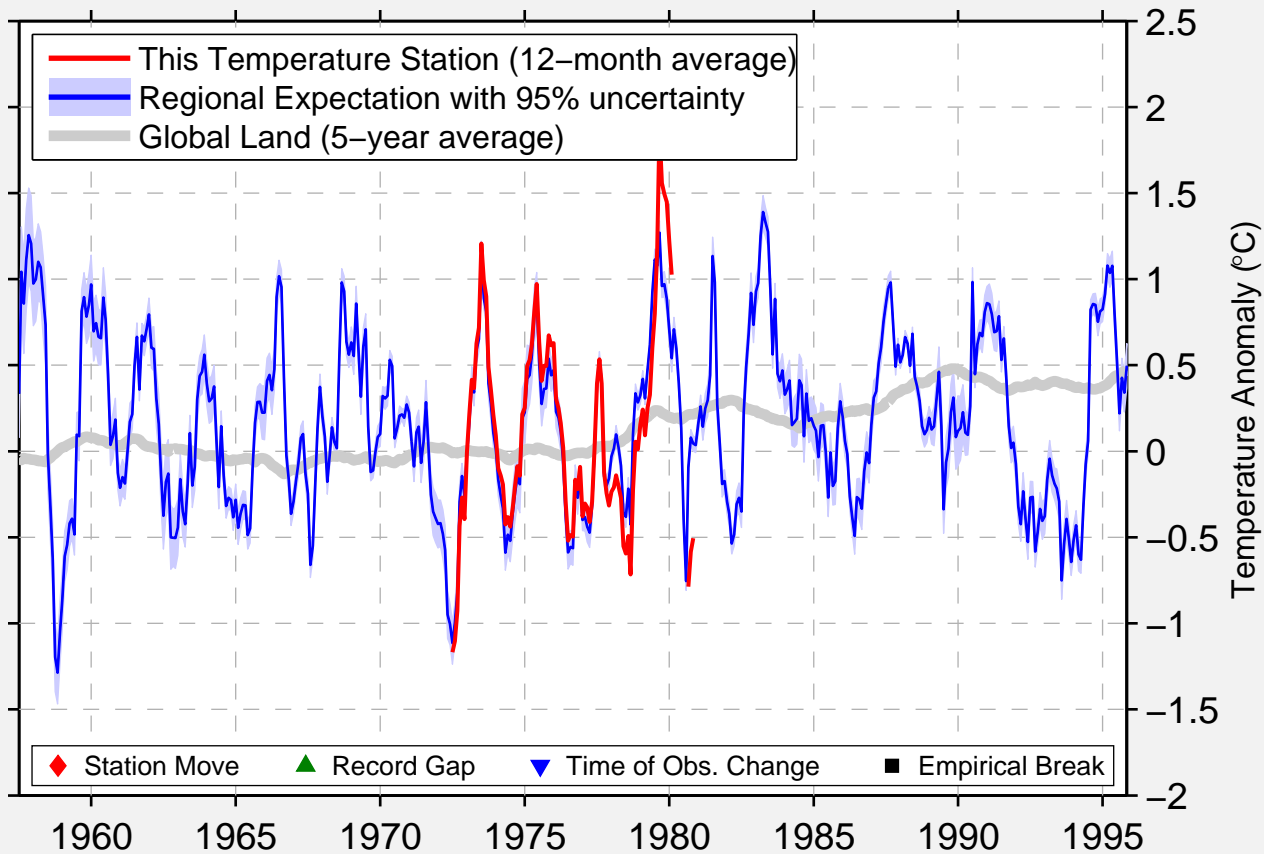

# ST PACOME

47.380 N, 69.950 W (Canada)

Data Quality Controlled and Aligned at Breakpoints

Berkeley Earth