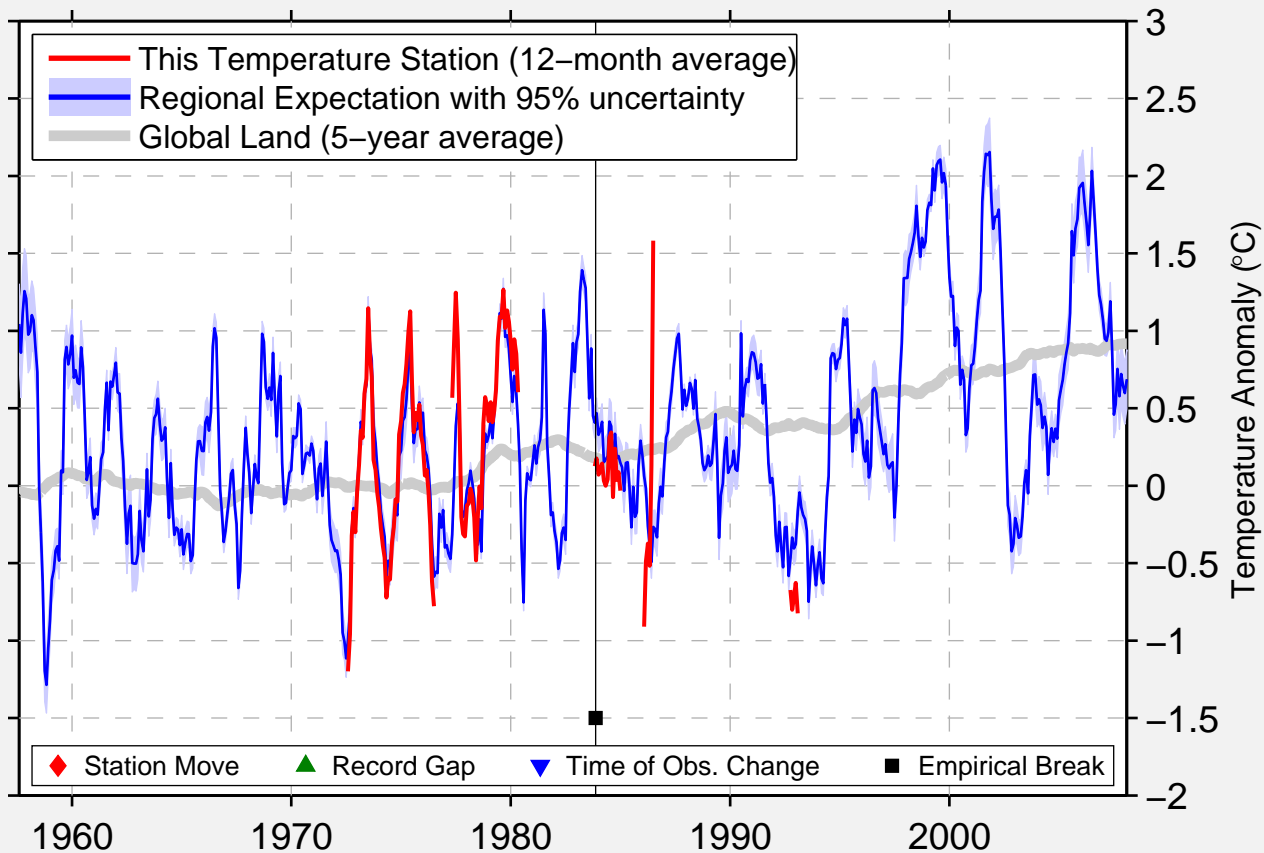

ST CASSIEN DES CAPS

47.370 N, 70.620 W (Canada)

Data Quality Controlled and Aligned at Breakpoints

Berkeley Earth