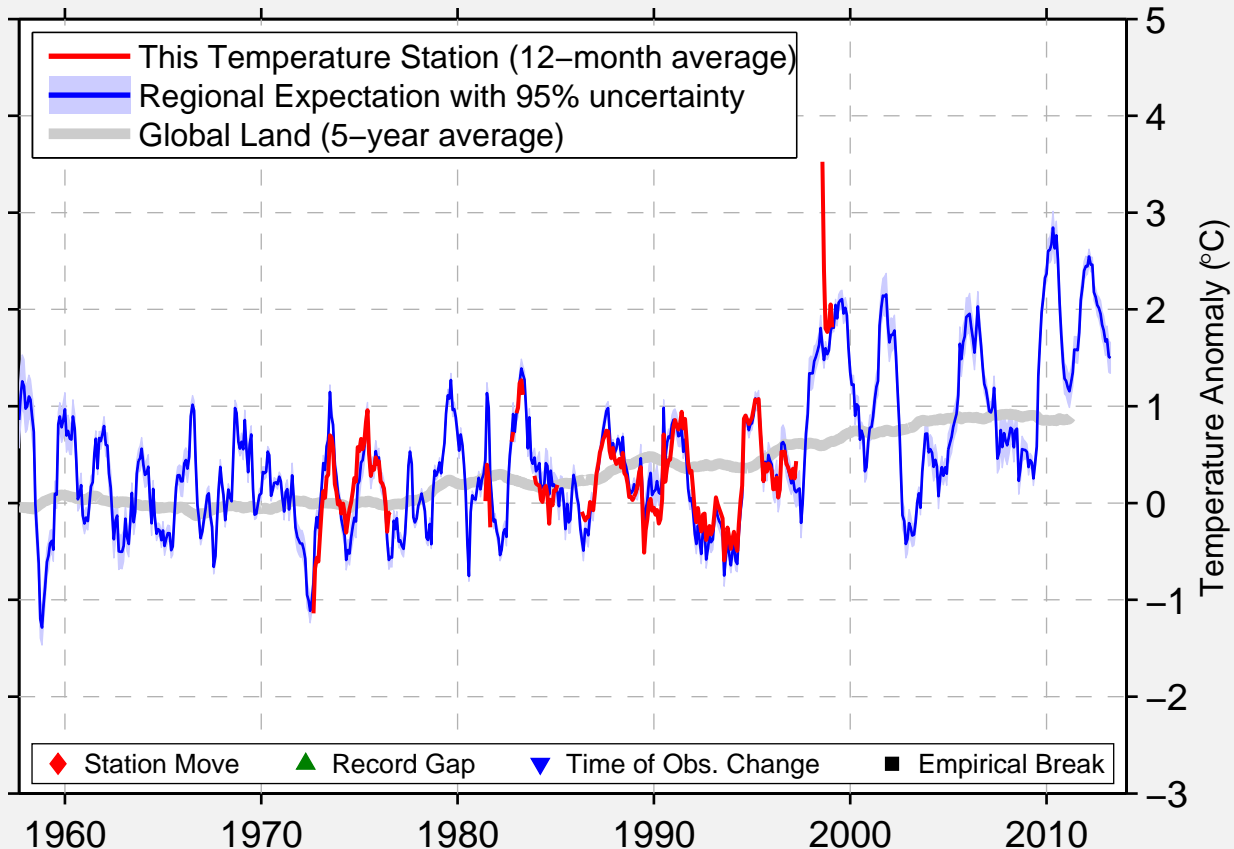

PETITE RIV ST FRANCOIS

47.320 N, 70.570 W (Canada)

Data Quality Controlled and Aligned at Breakpoints

Berkeley Earth