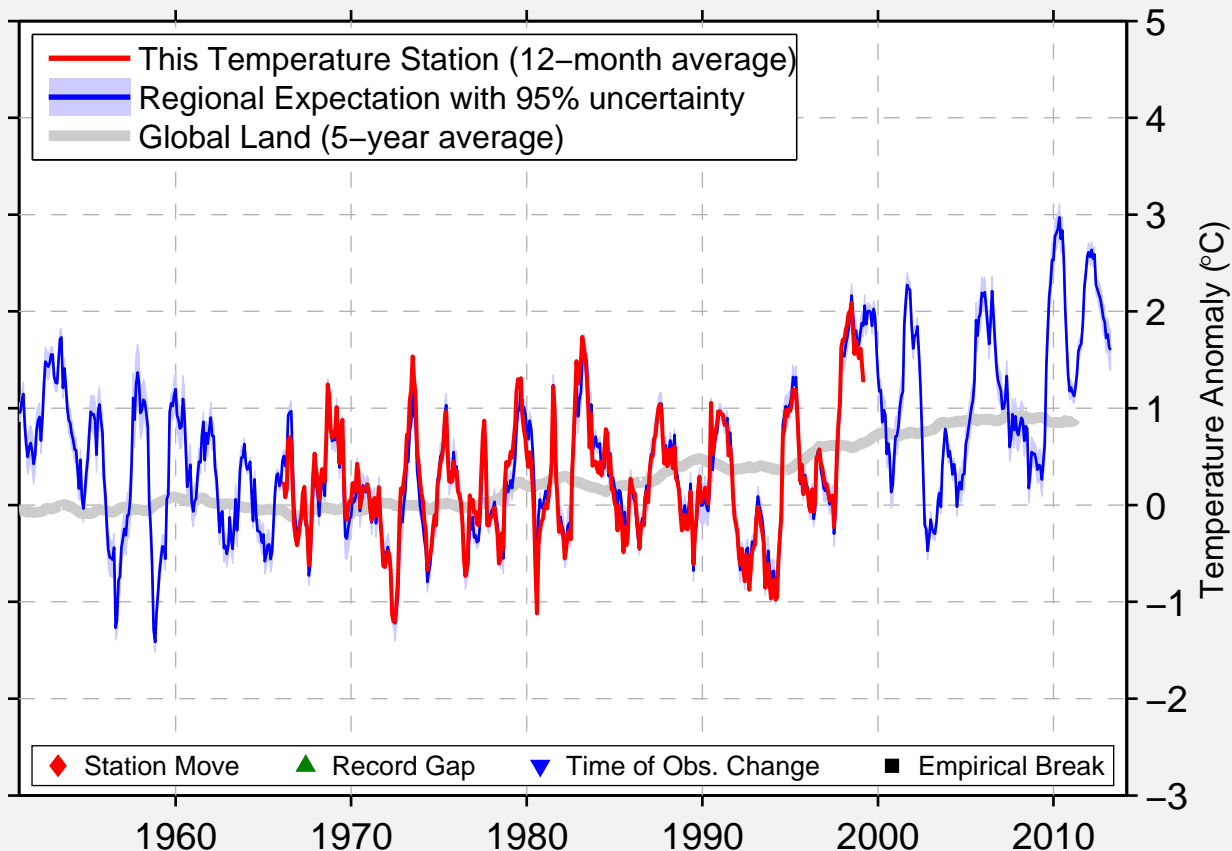

# FORET MONTMORENCY

47.320 N, 71.150 W (Canada)

Data Quality Controlled and Aligned at Breakpoints

Berkeley Earth