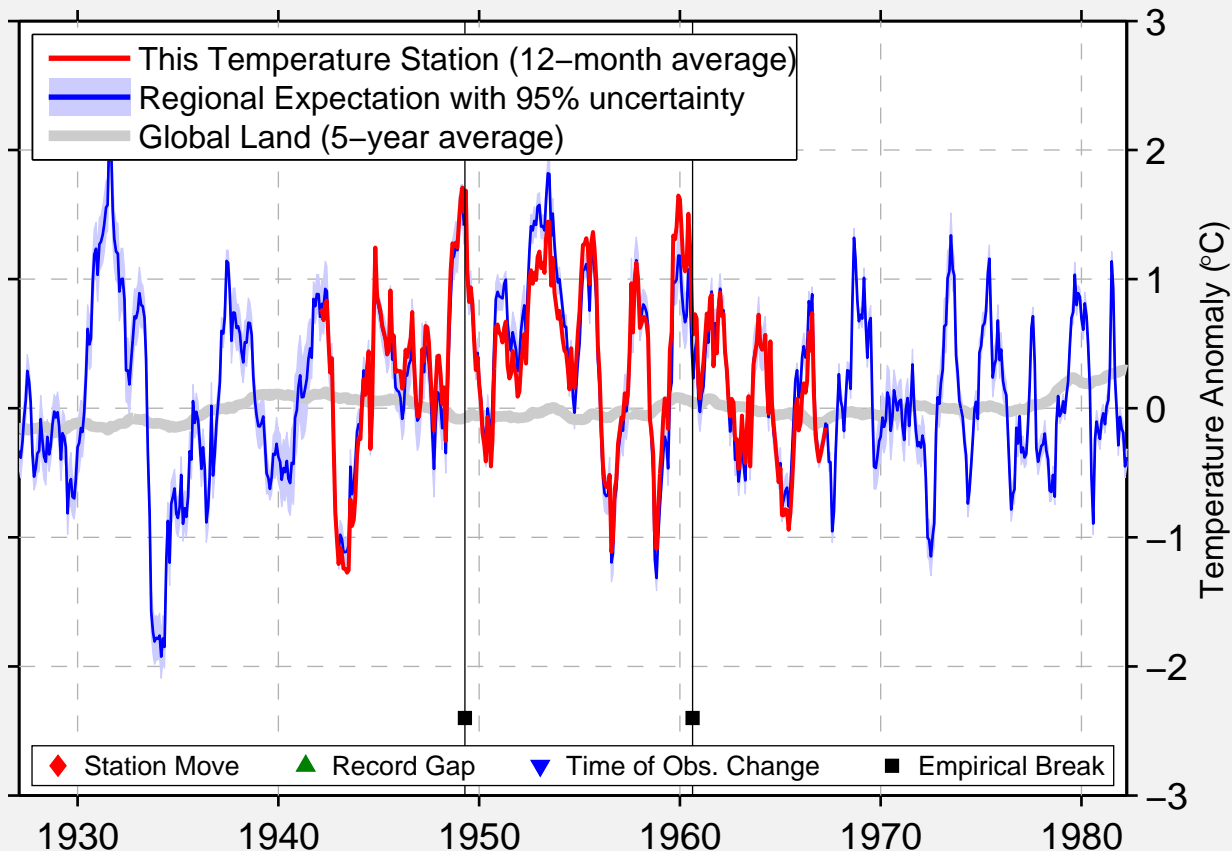

BARRAGE MITCHINAMECUS, QU

47.220 N, 75.170 W (Canada)

Data Quality Controlled and Aligned at Breakpoints

Berkeley Earth