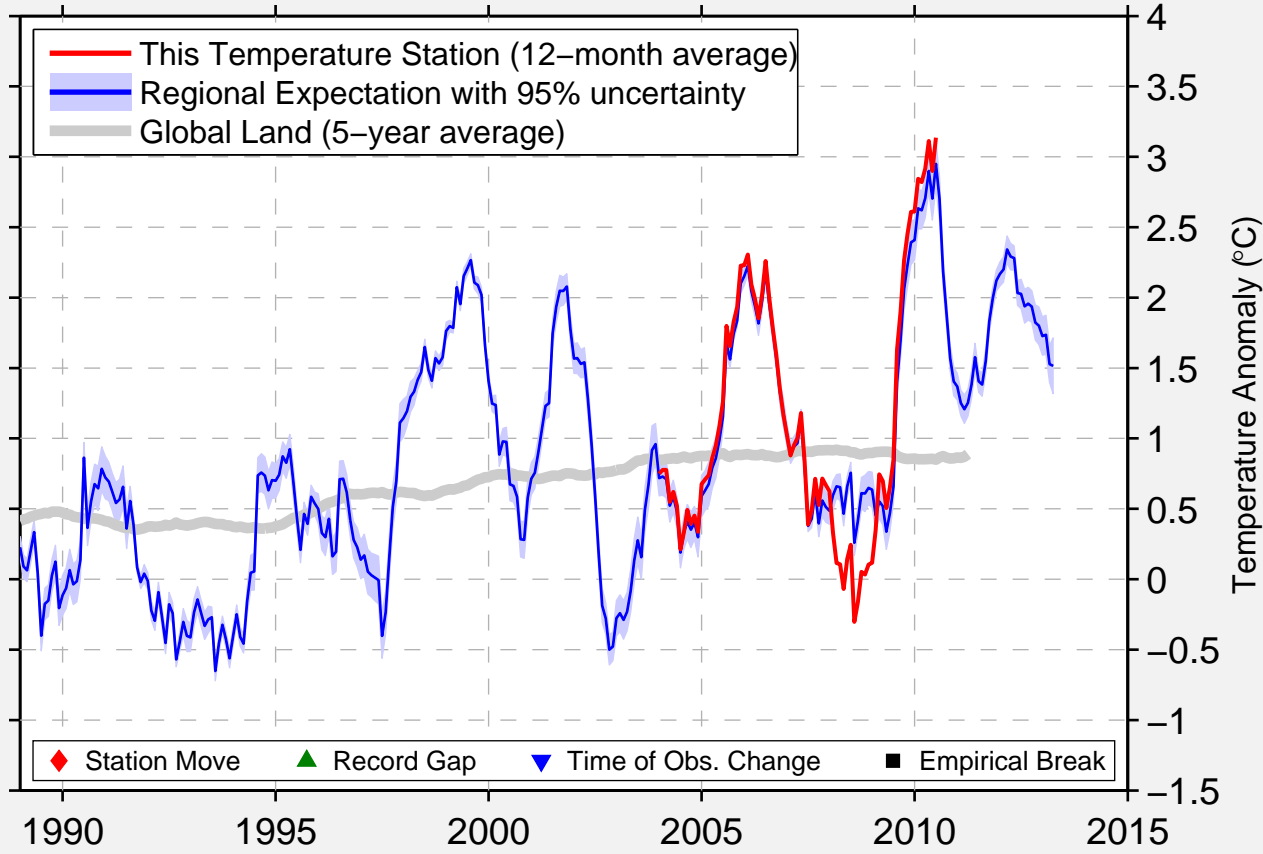

SAINT LEONARD(AWS)

47.150 N, 67.817 W (Canada)

Data Quality Controlled and Aligned at Breakpoints

Berkeley Earth