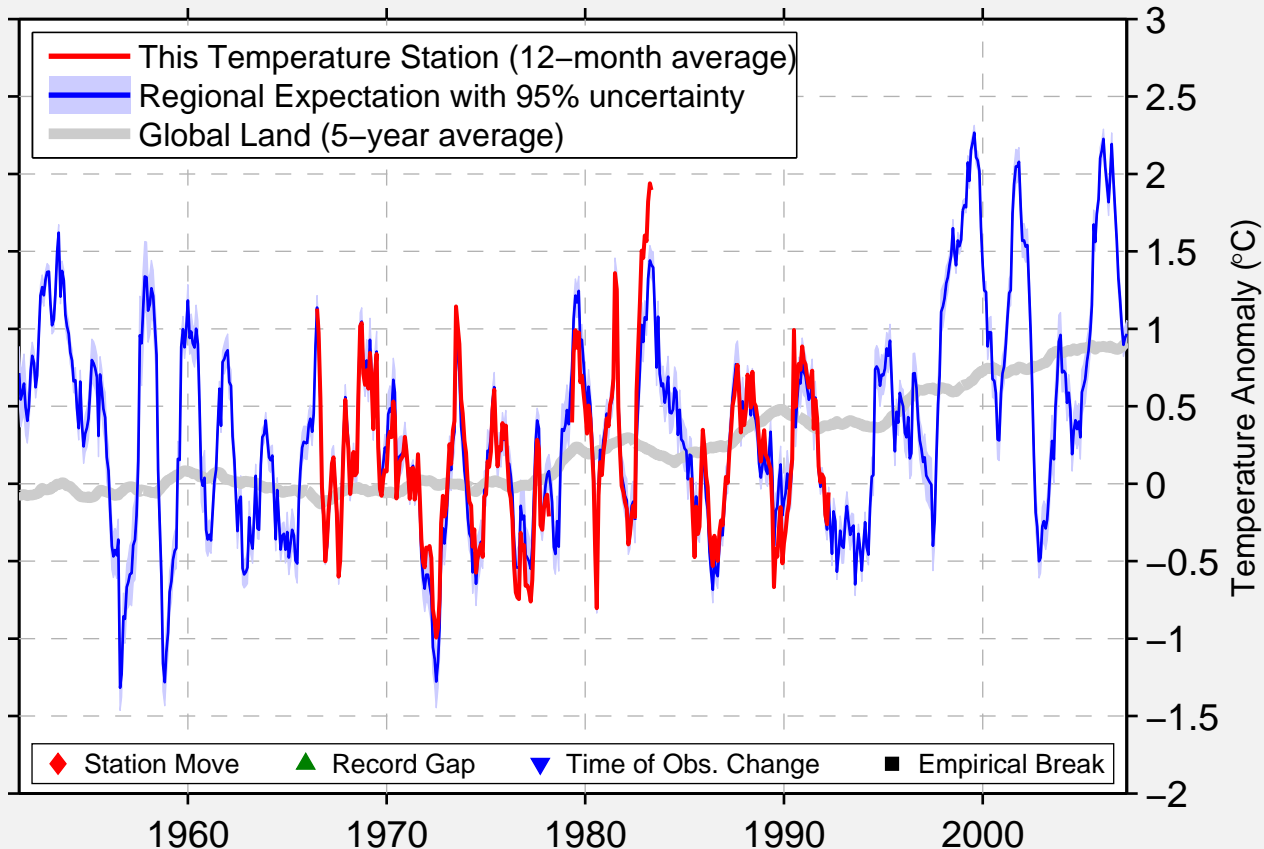

GRAND FALLS DRUMMOND

47.030 N, 67.700 W (Canada)

Data Quality Controlled and Aligned at Breakpoints

Berkeley Earth