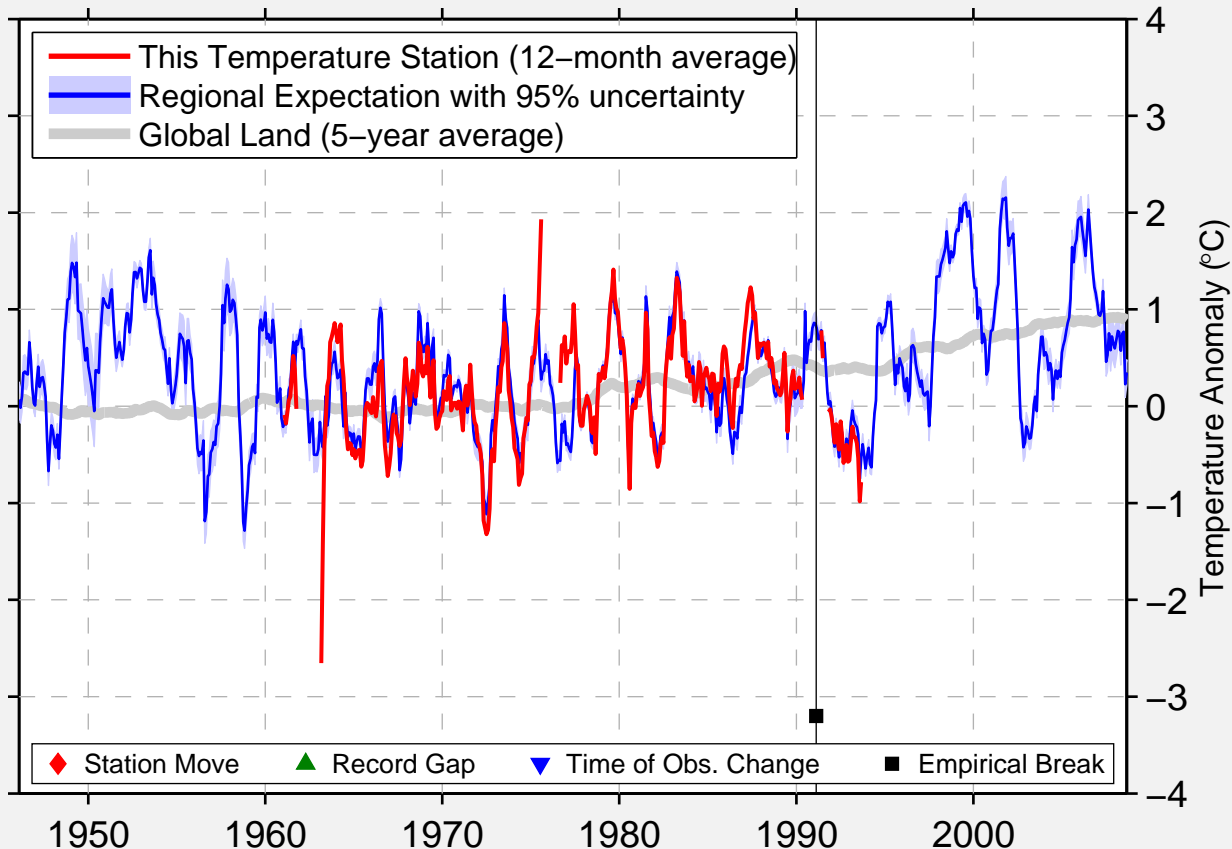

# LAMARTINE

47.030 N, 70.350 W (Canada)

◆ Station Move    ▲ Record Gap    ▼ Time of Obs. Change    ■ Empirical Break