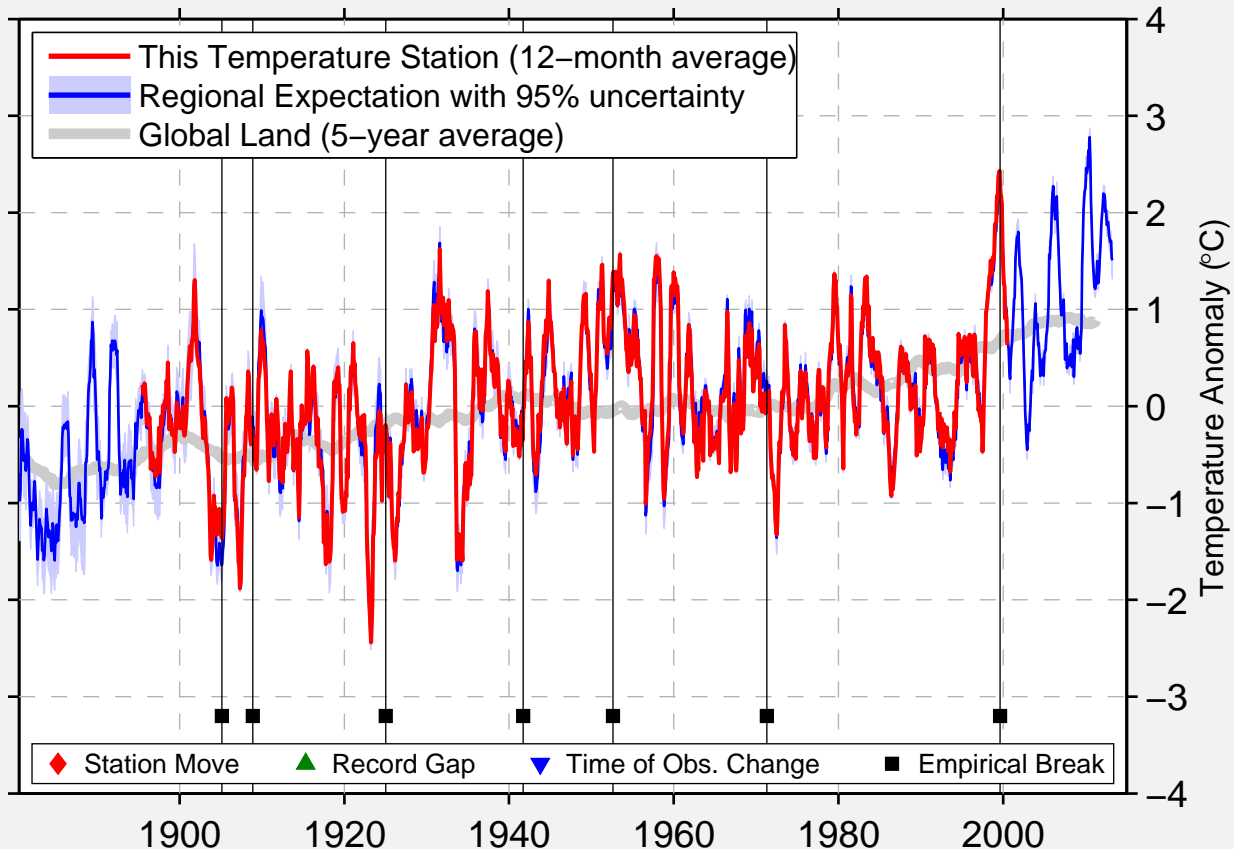

Chatham A

47.000 N, 65.500 W (Canada)

Data Quality Controlled and Aligned at Breakpoints

Berkeley Earth