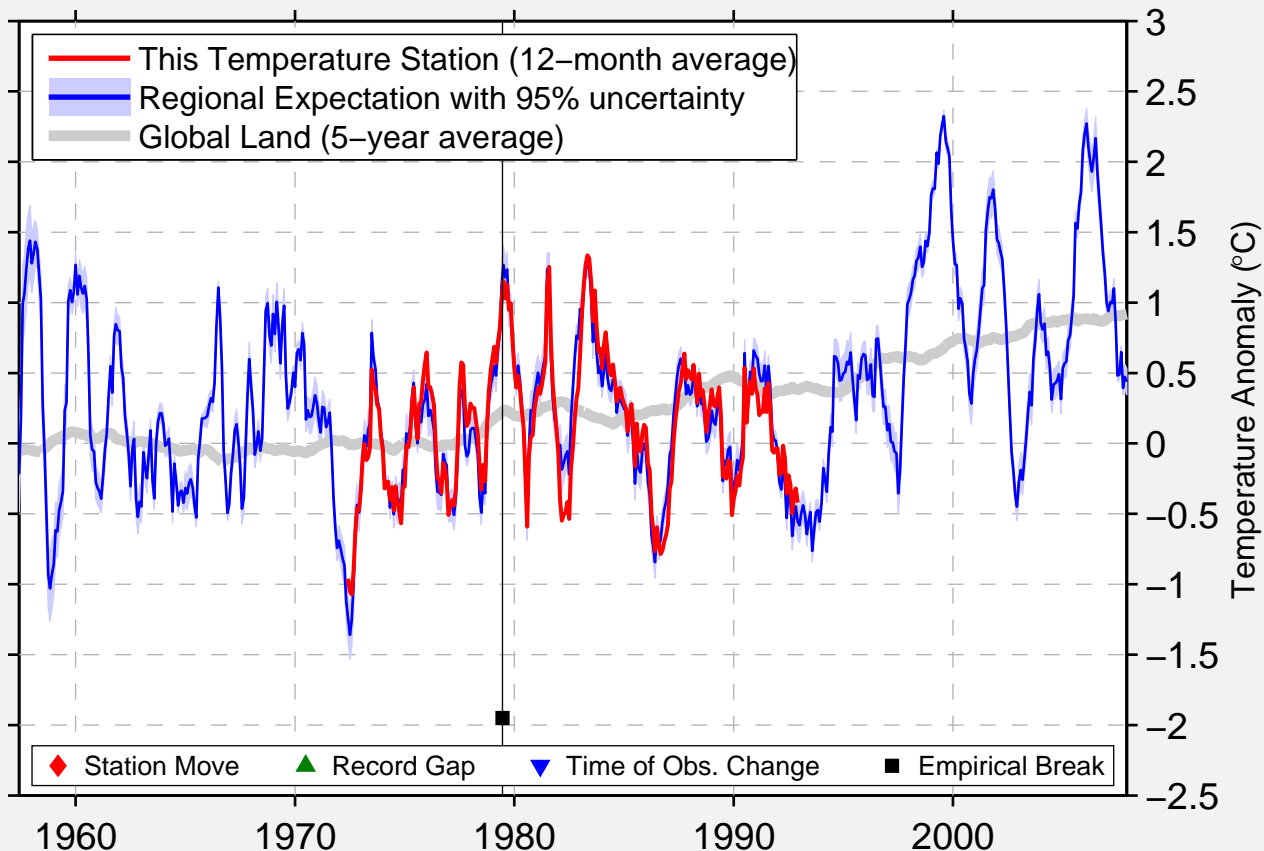

# TIGNISH

46.950 N, 64.070 W (Canada)

Data Quality Controlled and Aligned at Breakpoints

Berkeley Earth