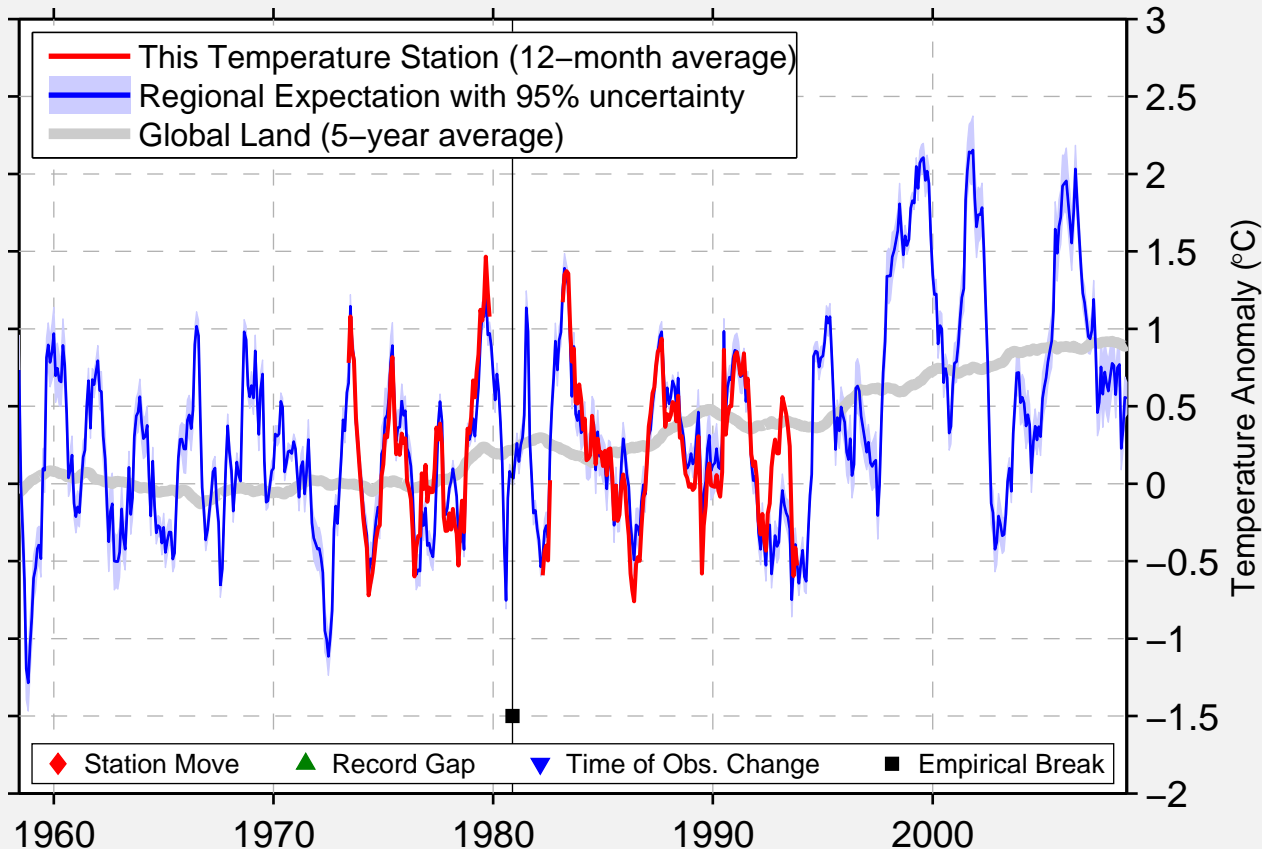

# ST JEAN (IO)

46.920 N, 70.920 W (Canada)

Data Quality Controlled and Aligned at Breakpoints

Berkeley Earth