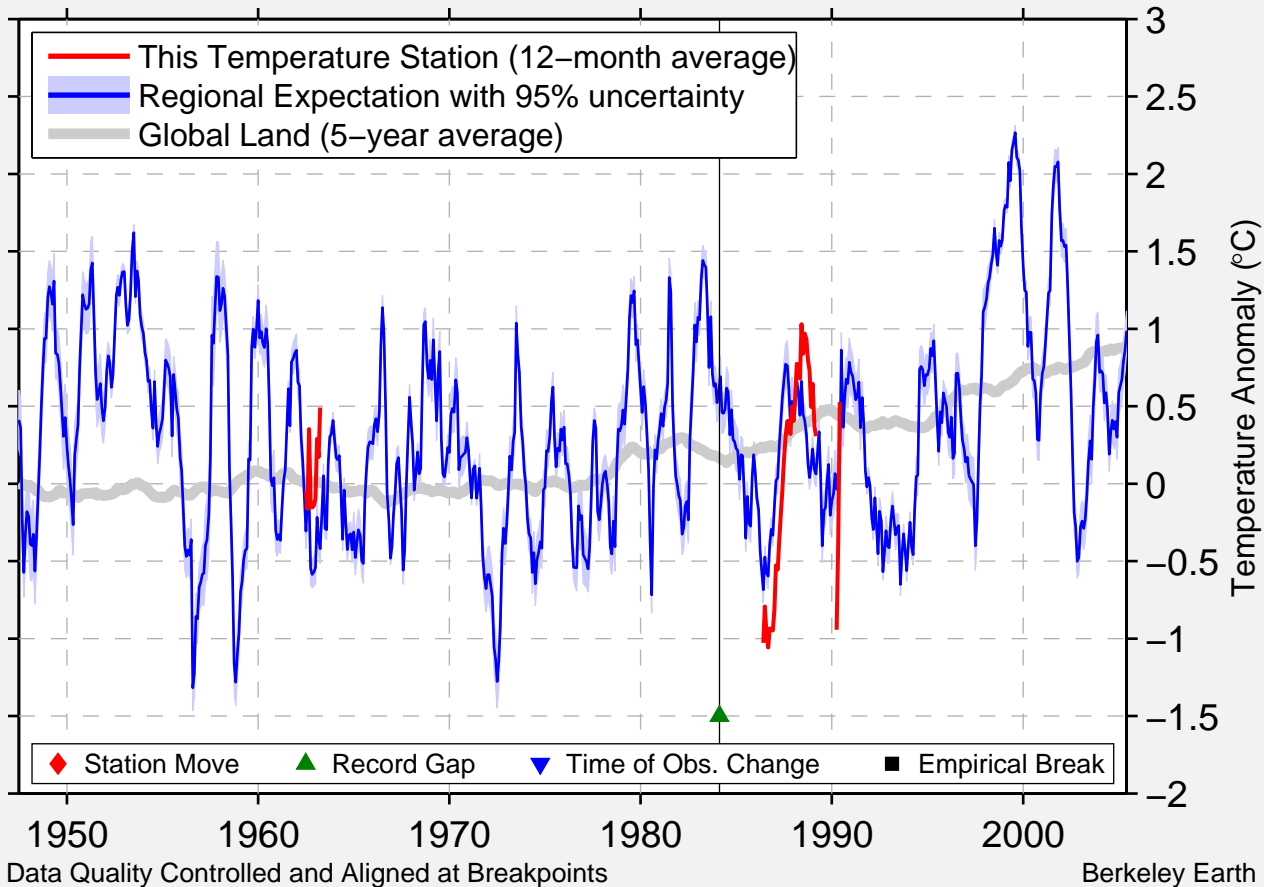

PLASTER ROCK

46.900 N, 67.400 W (Canada)

Data Quality Controlled and Aligned at Breakpoints

Berkeley Earth