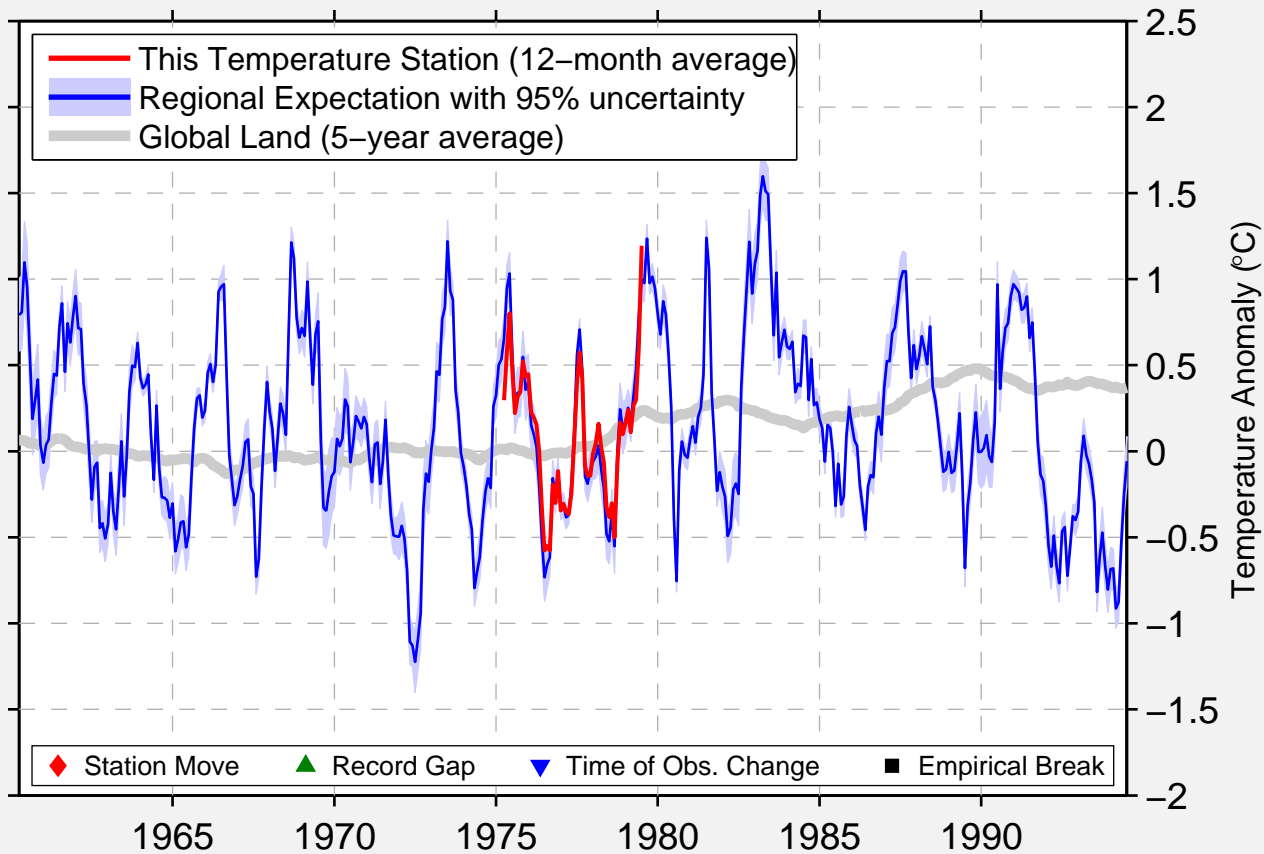

COURVILLE DE POISSY

46.880 N, 71.170 W (Canada)

Data Quality Controlled and Aligned at Breakpoints

Berkeley Earth