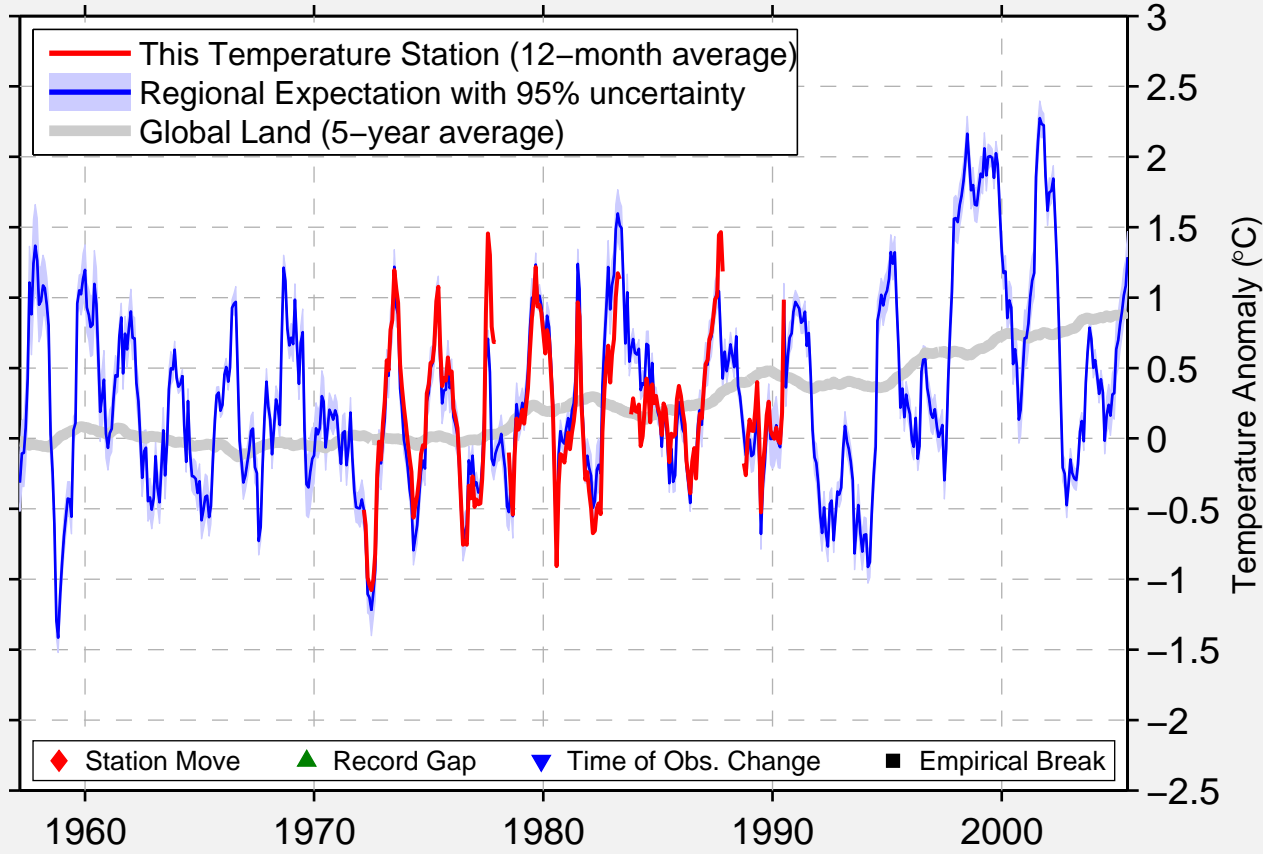

CHARLESBOURG PARC ORLEAN

46.870 N, 71.270 W (Canada)

Data Quality Controlled and Aligned at Breakpoints

Berkeley Earth