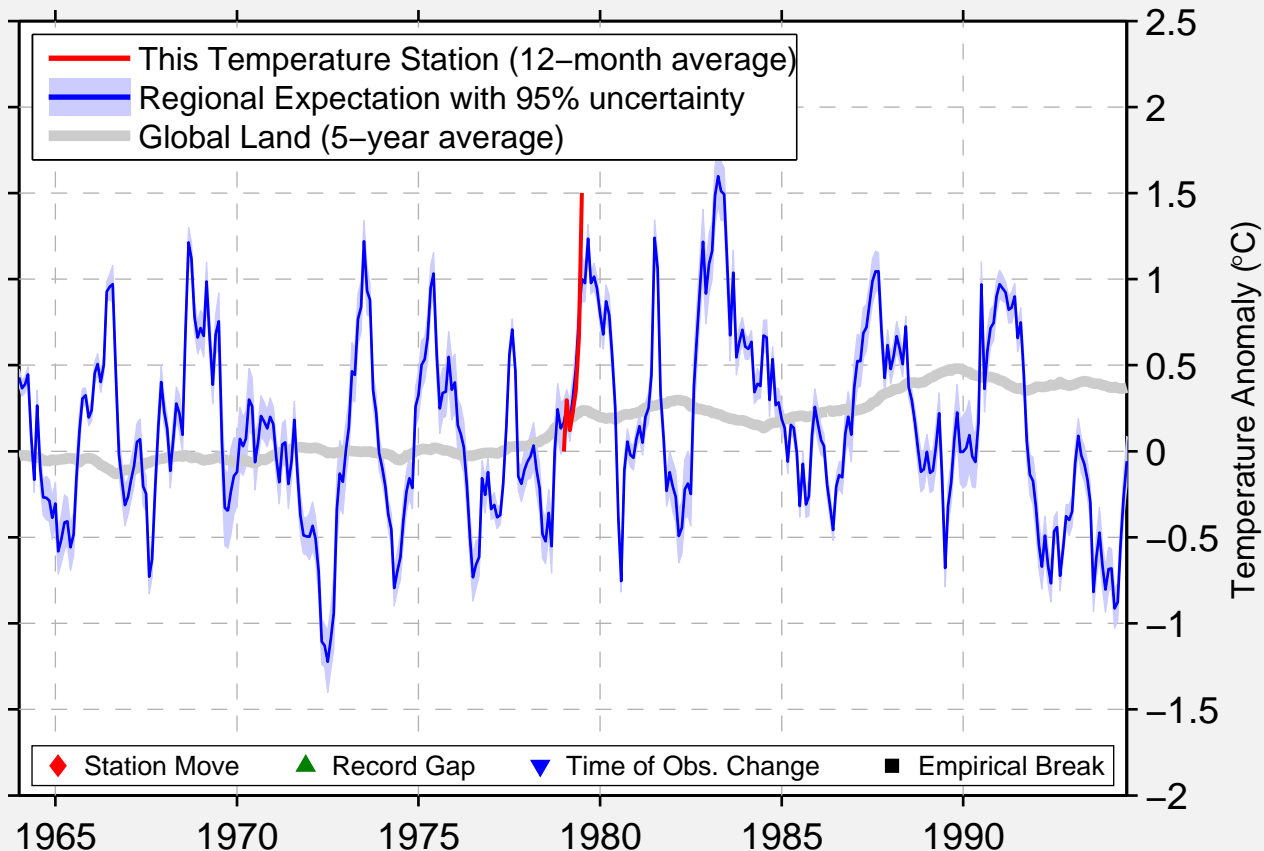

LORETTEVILLE

46.870 N, 71.370 W (Canada)

◆ Station Move ▲ Record Gap ▼ Time of Obs. Change ■ Empirical Break