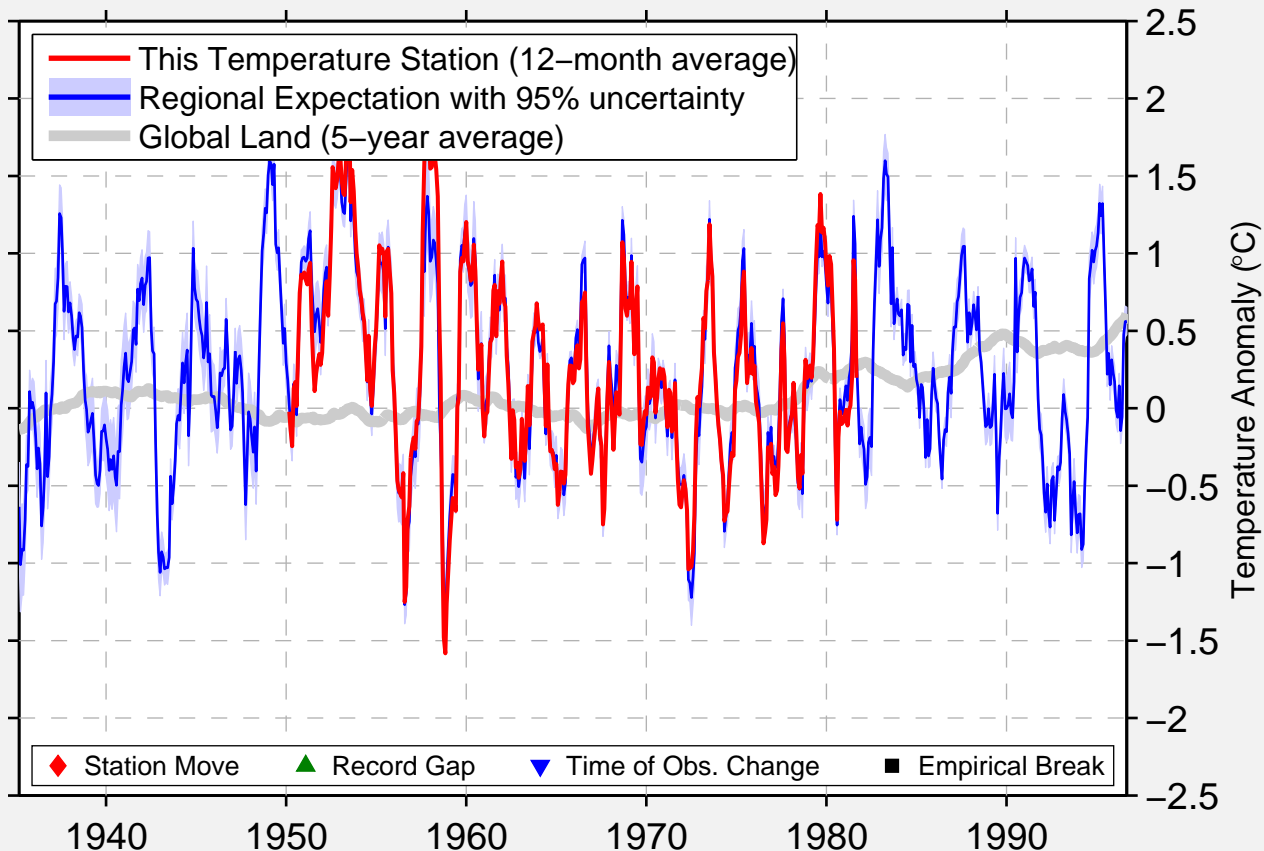

CHUTE PANET

46.870 N, 71.870 W (Canada)

Data Quality Controlled and Aligned at Breakpoints

Berkeley Earth