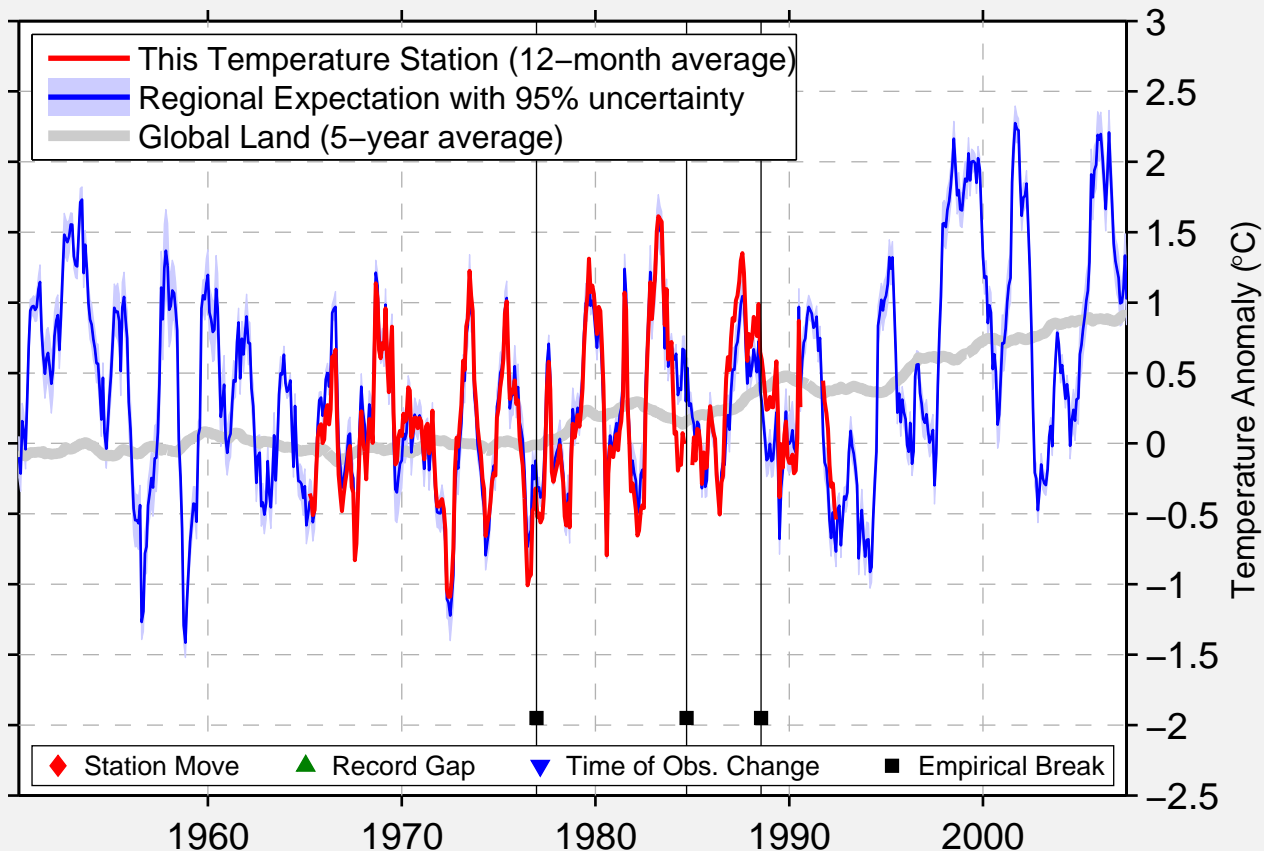

# STE CATHERINE

46.850 N, 71.620 W (Canada)

Data Quality Controlled and Aligned at Breakpoints

Berkeley Earth