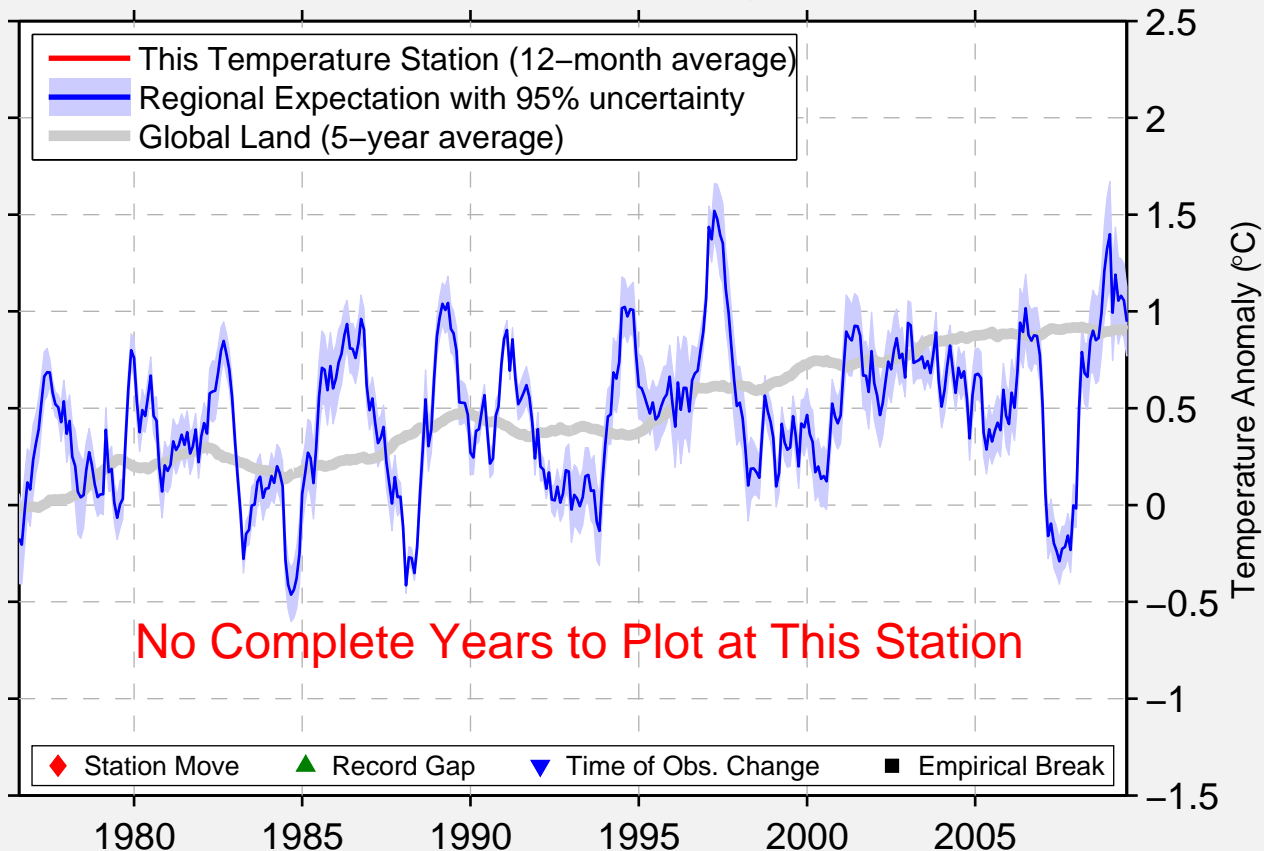

RAFAGLA

ARGENTI

31.100 S, 61.600 W (Argentina)

No Complete Years to Plot at This Station

◆ Station Move    ▲ Record Gap    ▼ Time of Obs. Change    ■ Empirical Break