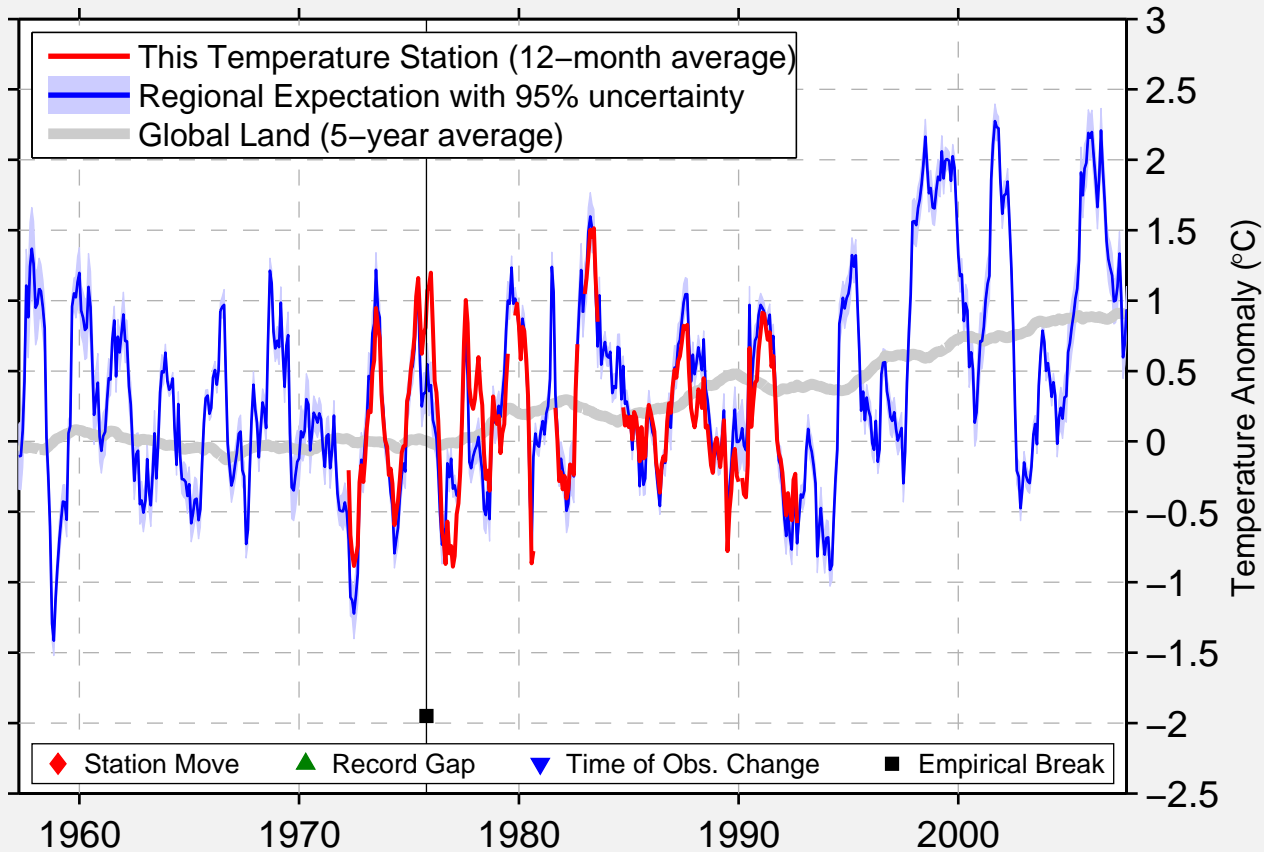

# DUBERGER

46.820 N, 71.300 W (Canada)

Data Quality Controlled and Aligned at Breakpoints

Berkeley Earth