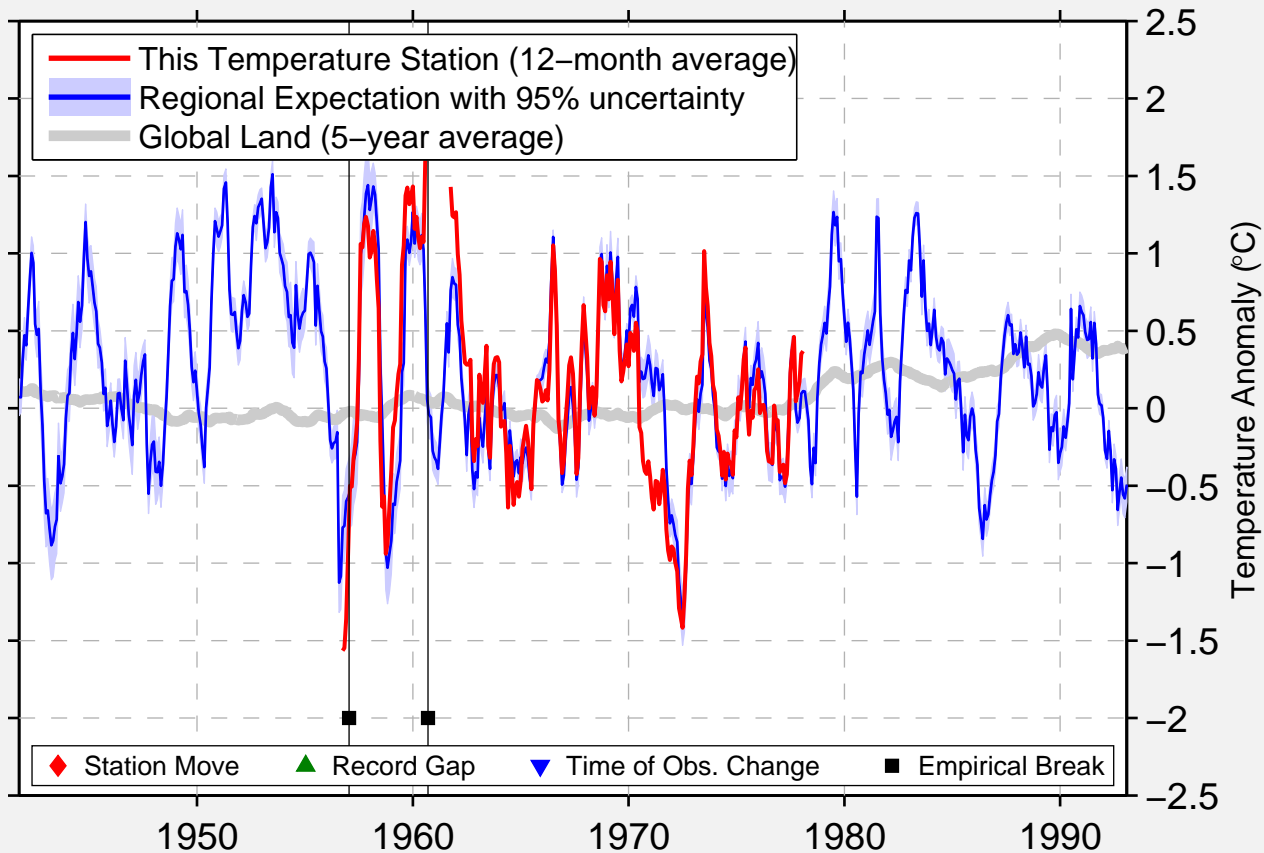

RENOUS

46.800 N, 65.800 W (Canada)

Data Quality Controlled and Aligned at Breakpoints

Berkeley Earth