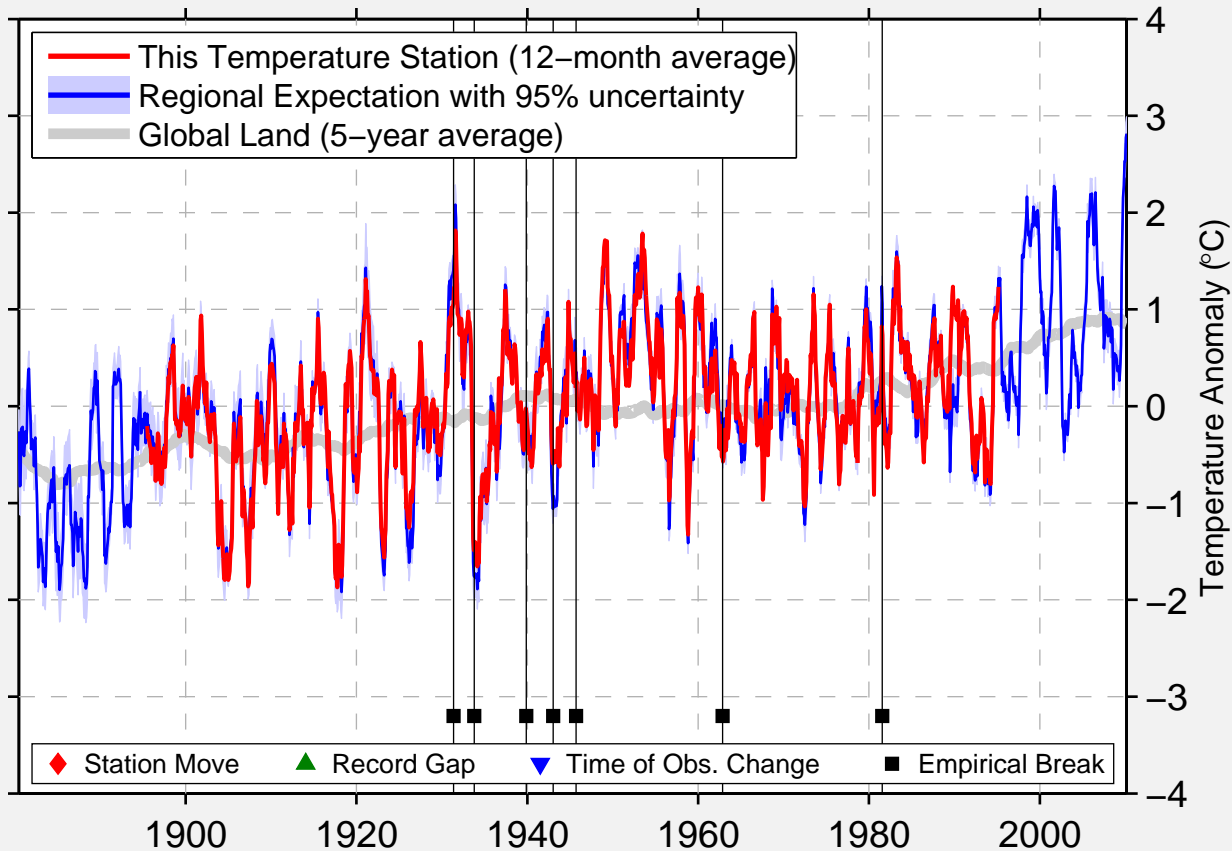

QUEBEC AIRPORT

46.800 N, 71.383 W (Canada)

Data Quality Controlled and Aligned at Breakpoints

Berkeley Earth