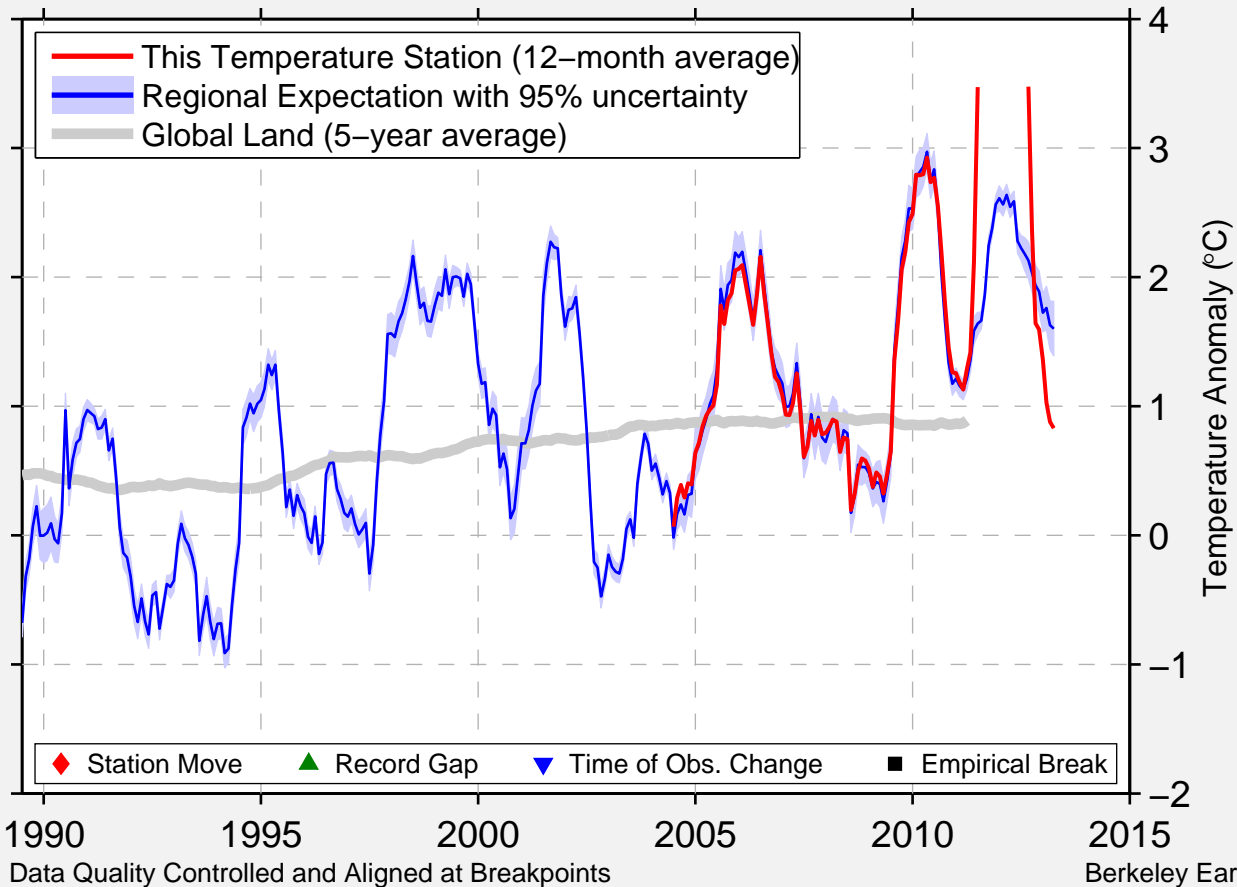

QUEBEC/JEAN LESAGE INTL

46.790 N, 71.380 W (Canada)

Data Quality Controlled and Aligned at Breakpoints

Berkeley Earth