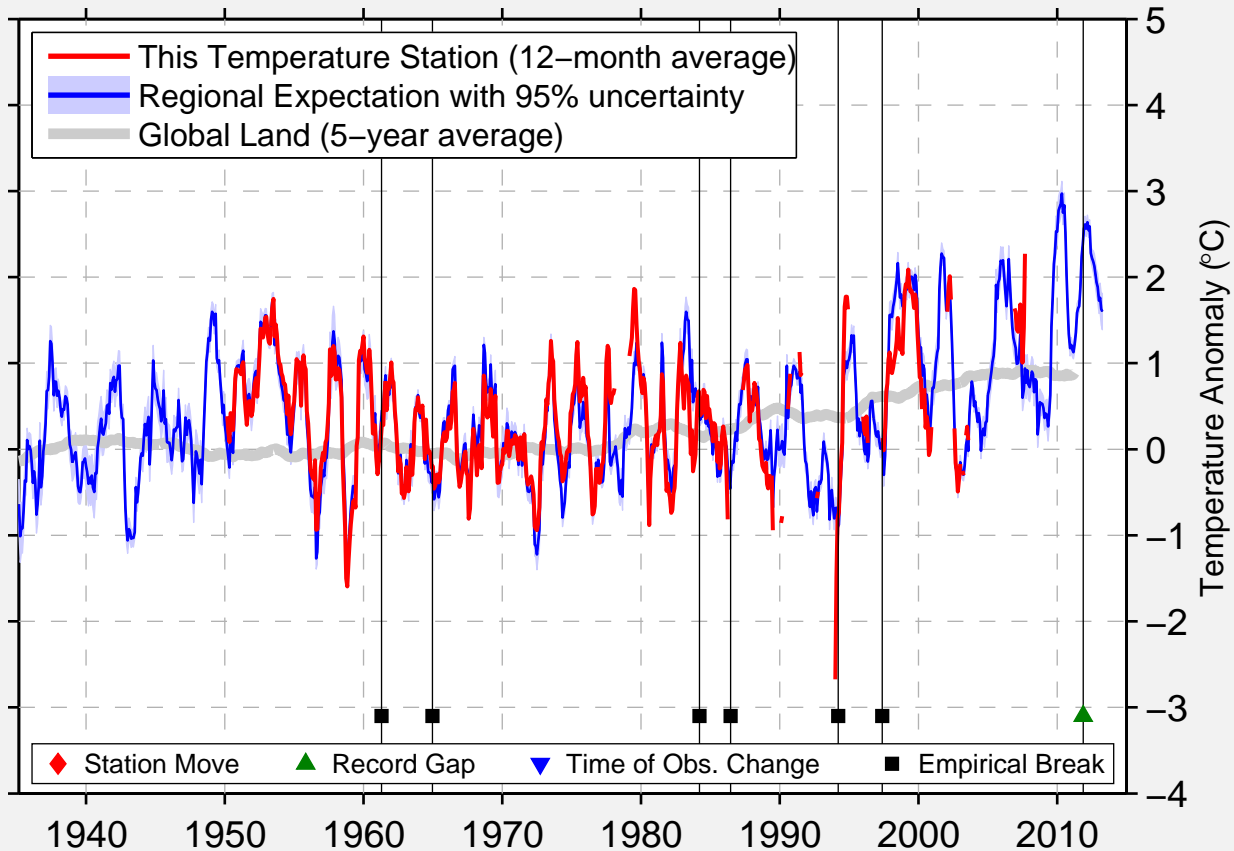

# ST ALBAN

46.720 N, 72.080 W (Canada)

Data Quality Controlled and Aligned at Breakpoints

Berkeley Earth