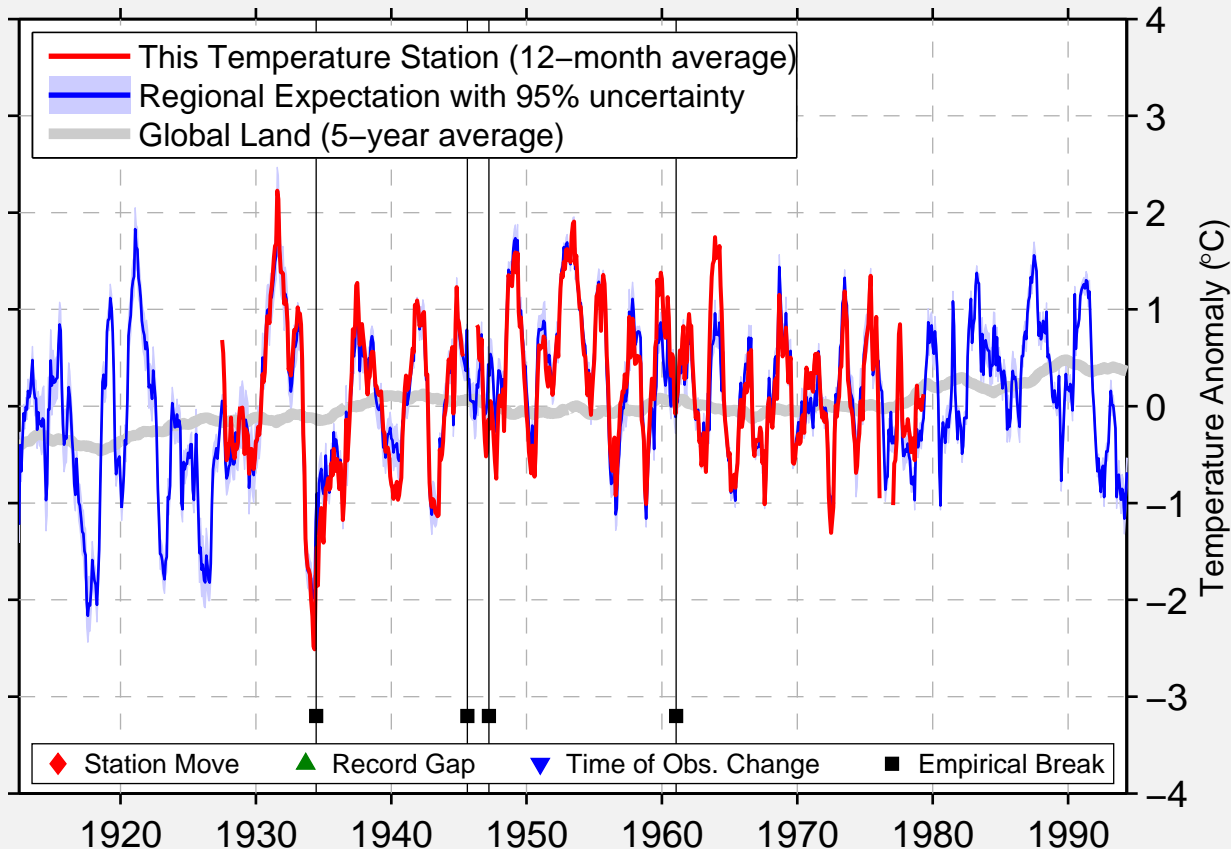

BARRAGE MERCIER

46.720 N, 75.980 W (Canada)

Data Quality Controlled and Aligned at Breakpoints

Berkeley Earth