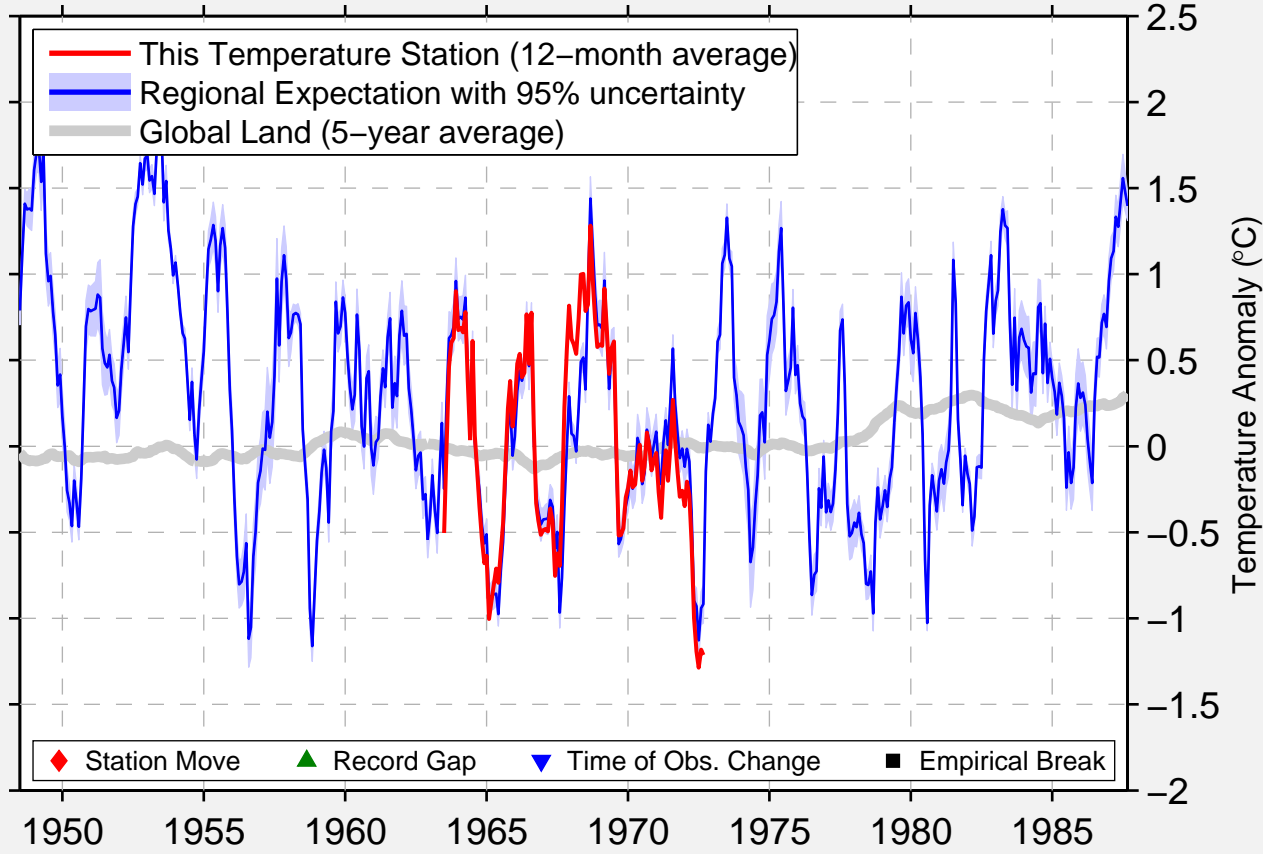

BARRIERE QUINN

46.720 N, 76.070 W (Canada)

Data Quality Controlled and Aligned at Breakpoints

Berkeley Earth