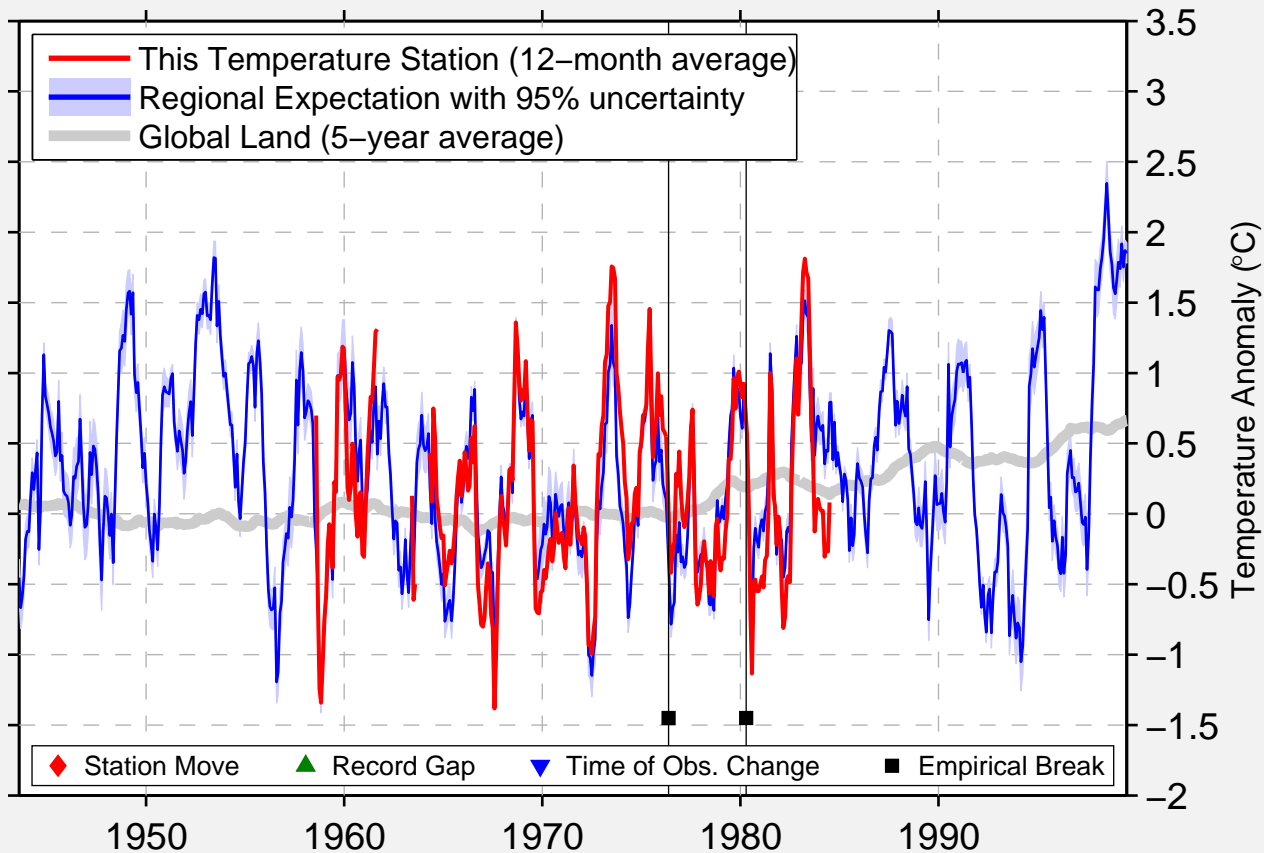

# FERME NEUVE

46.700 N, 75.450 W (Canada)

Data Quality Controlled and Aligned at Breakpoints

Berkeley Earth