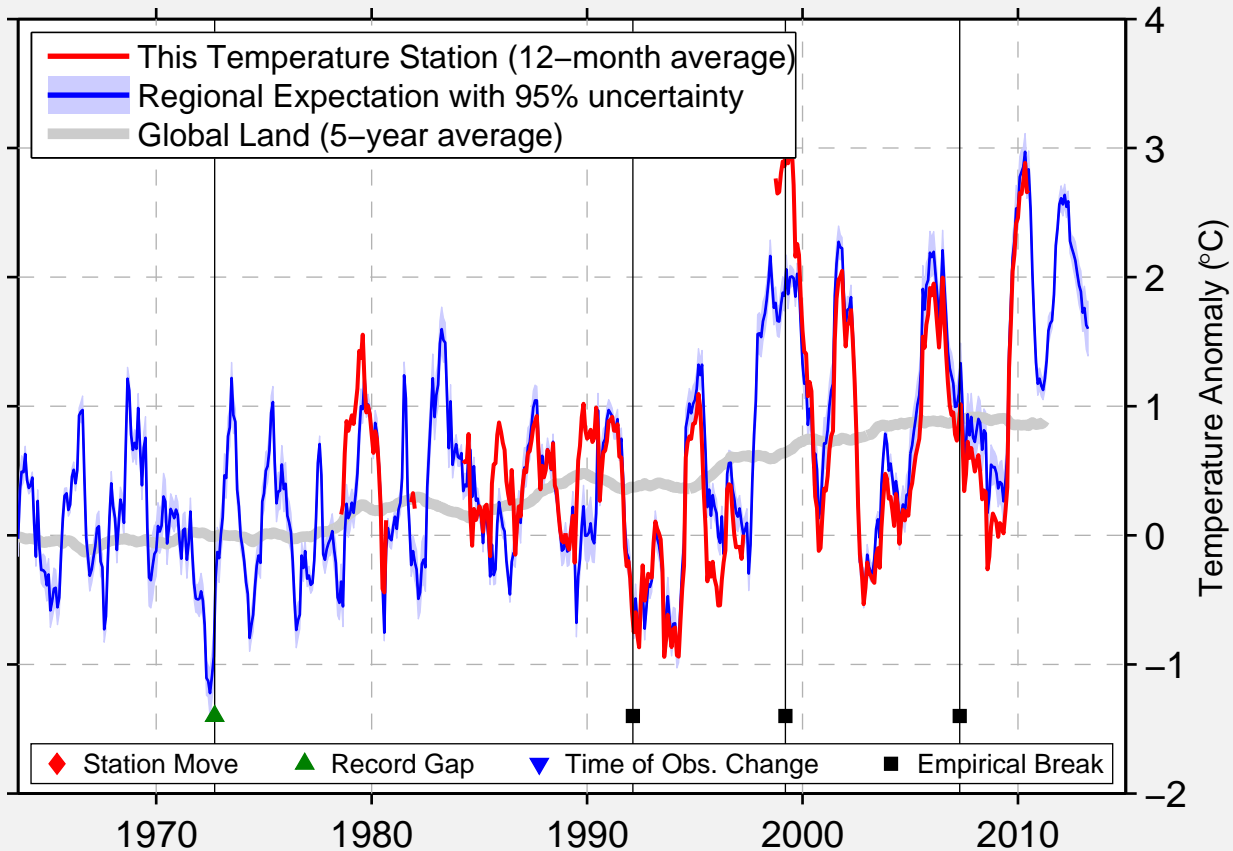

# DESCHAMBAULT CS

46.683 N, 71.967 W (Canada)

Data Quality Controlled and Aligned at Breakpoints

Berkeley Earth