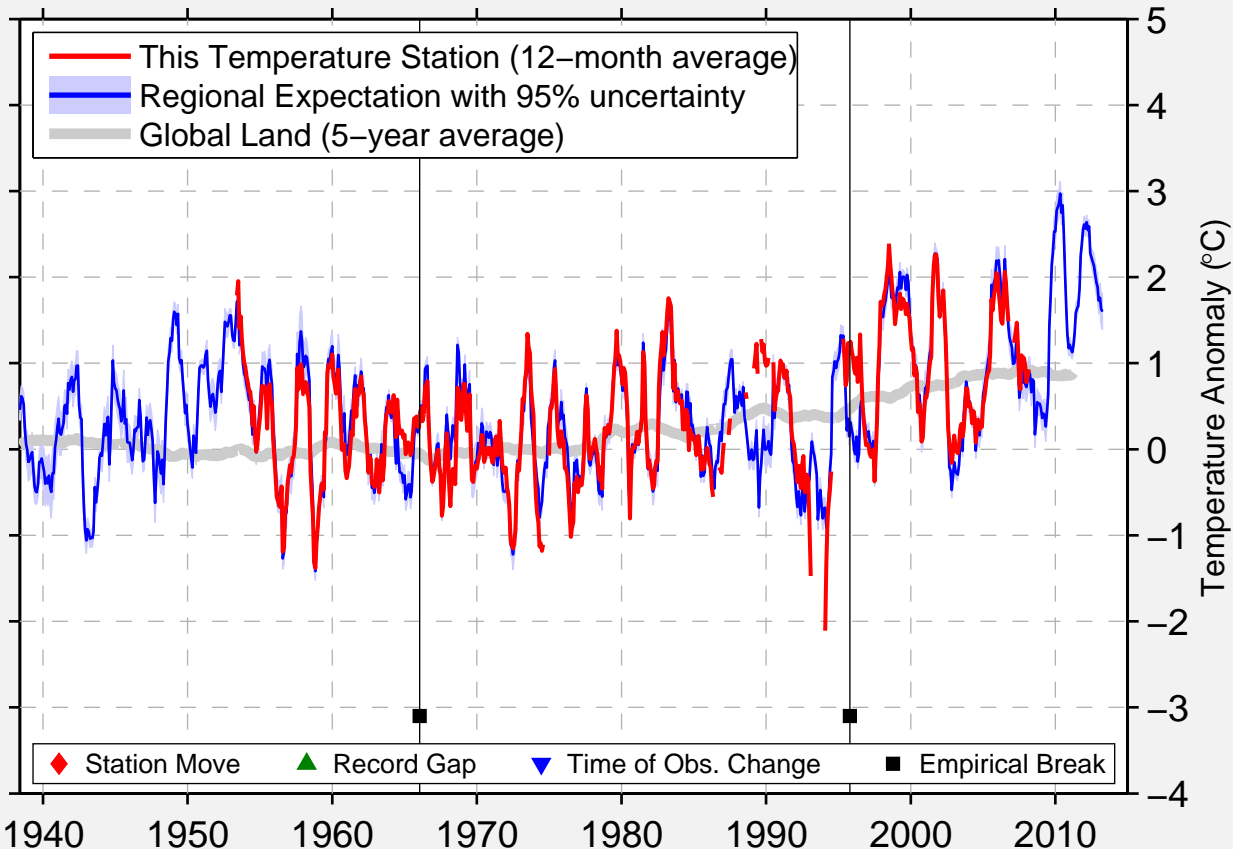

DONNACONA 2

46.680 N, 71.730 W (Canada)

Data Quality Controlled and Aligned at Breakpoints

Berkeley Earth