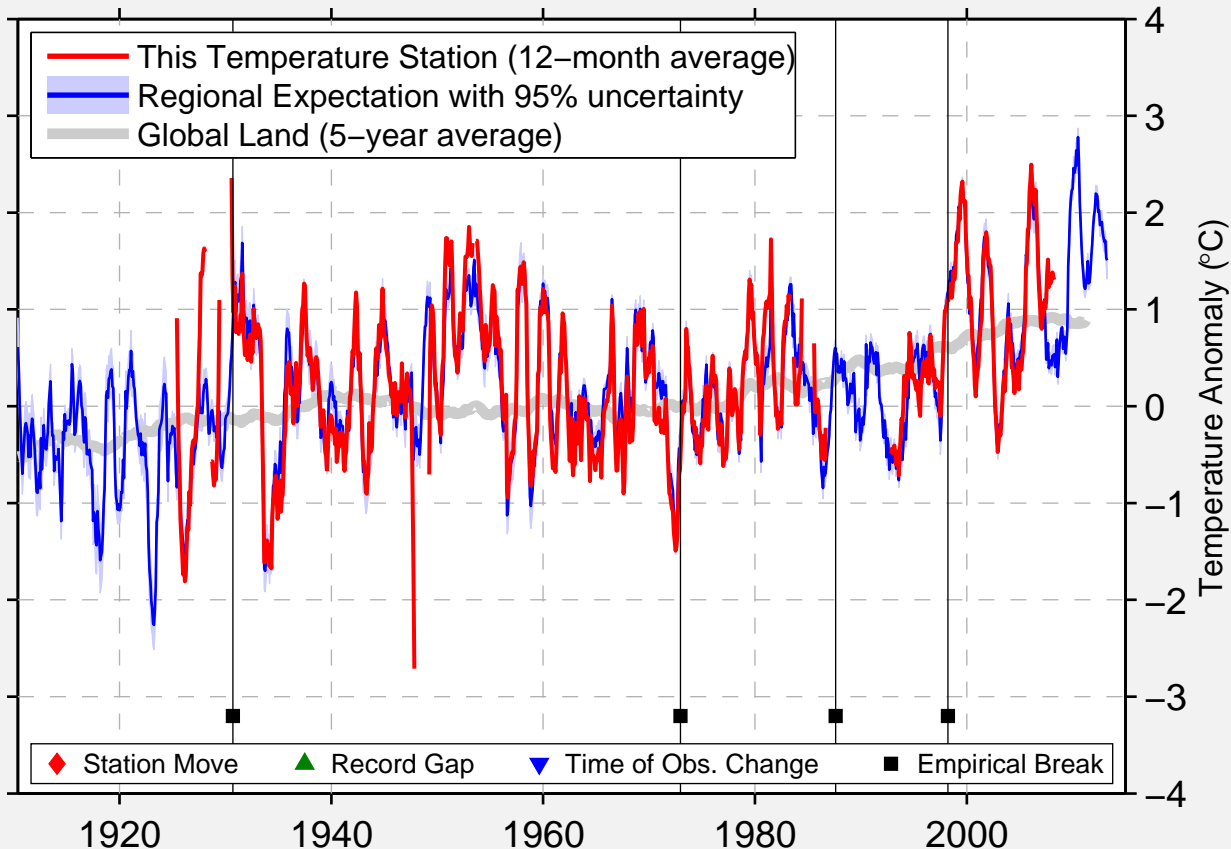

REXTON

46.670 N, 64.870 W (Canada)

Data Quality Controlled and Aligned at Breakpoints

Berkeley Earth