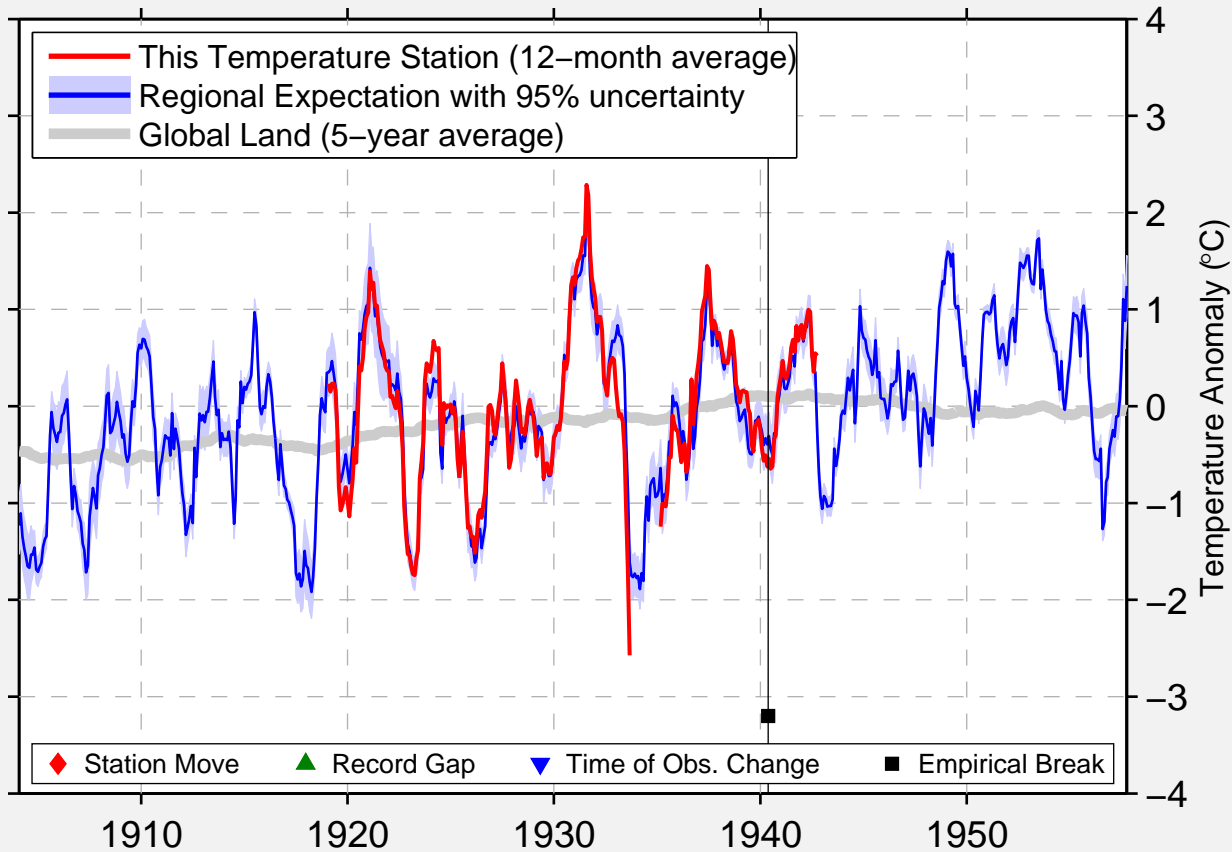

DONNACONA

46.670 N, 71.750 W (Canada)

◆ Station Move ▲ Record Gap ▼ Time of Obs. Change ■ Empirical Break