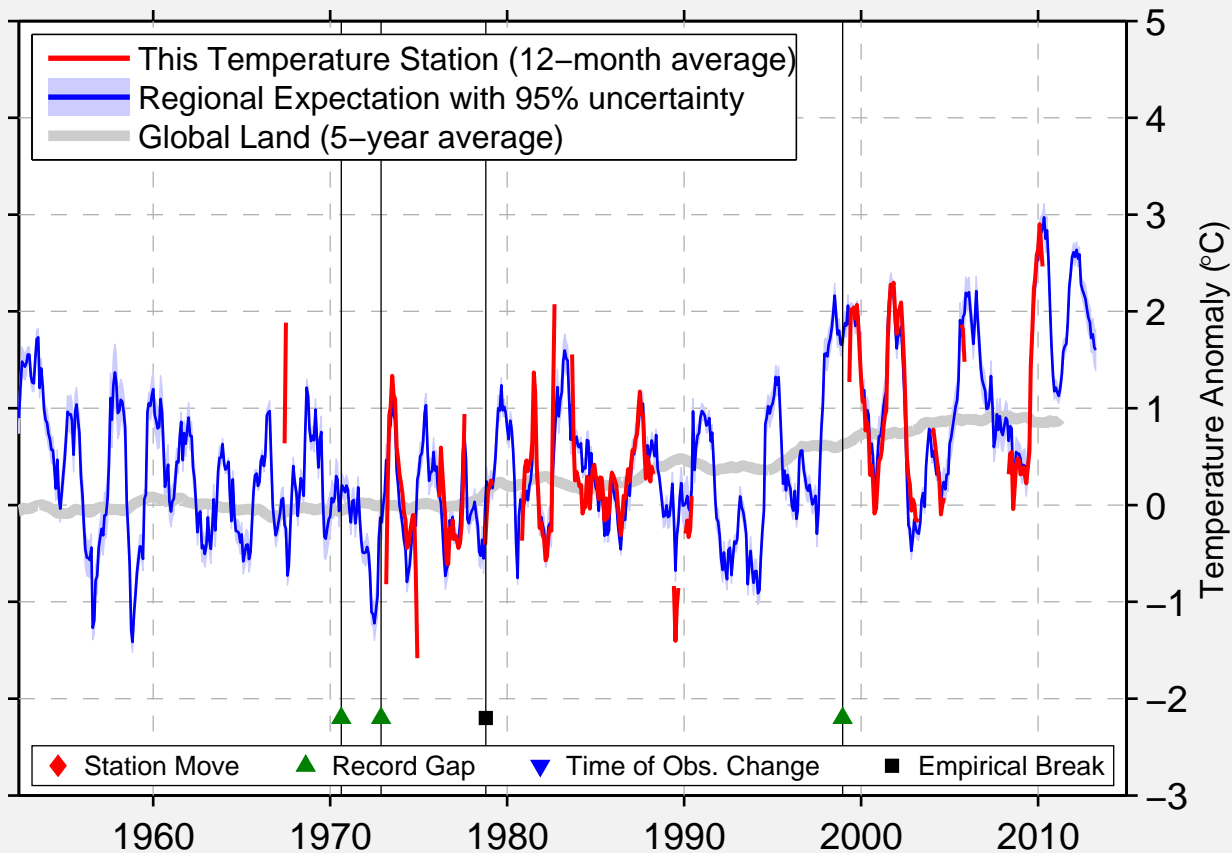

HEROUXVILLE

46.670 N, 72.600 W (Canada)

Data Quality Controlled and Aligned at Breakpoints

Berkeley Earth