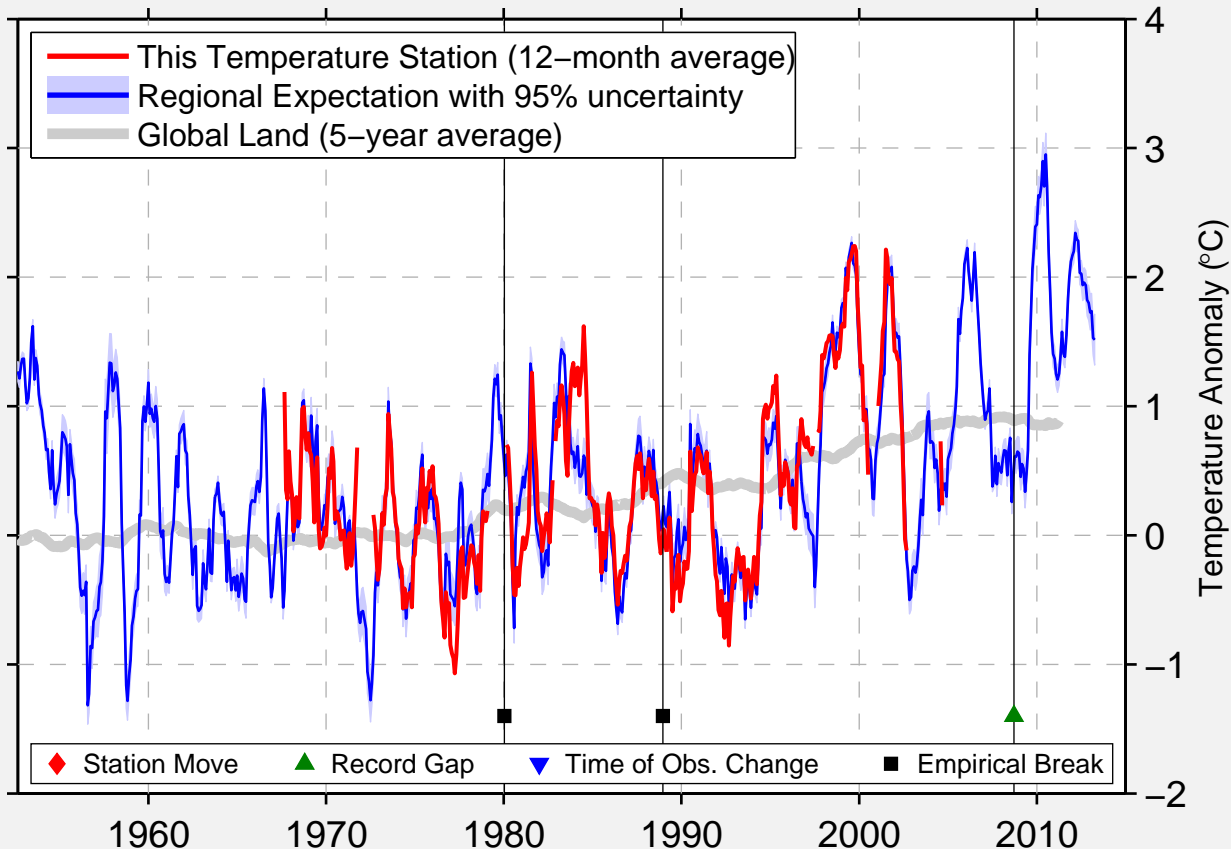

BON ACCORD

46.650 N, 67.580 W (Canada)

Data Quality Controlled and Aligned at Breakpoints

Berkeley Earth