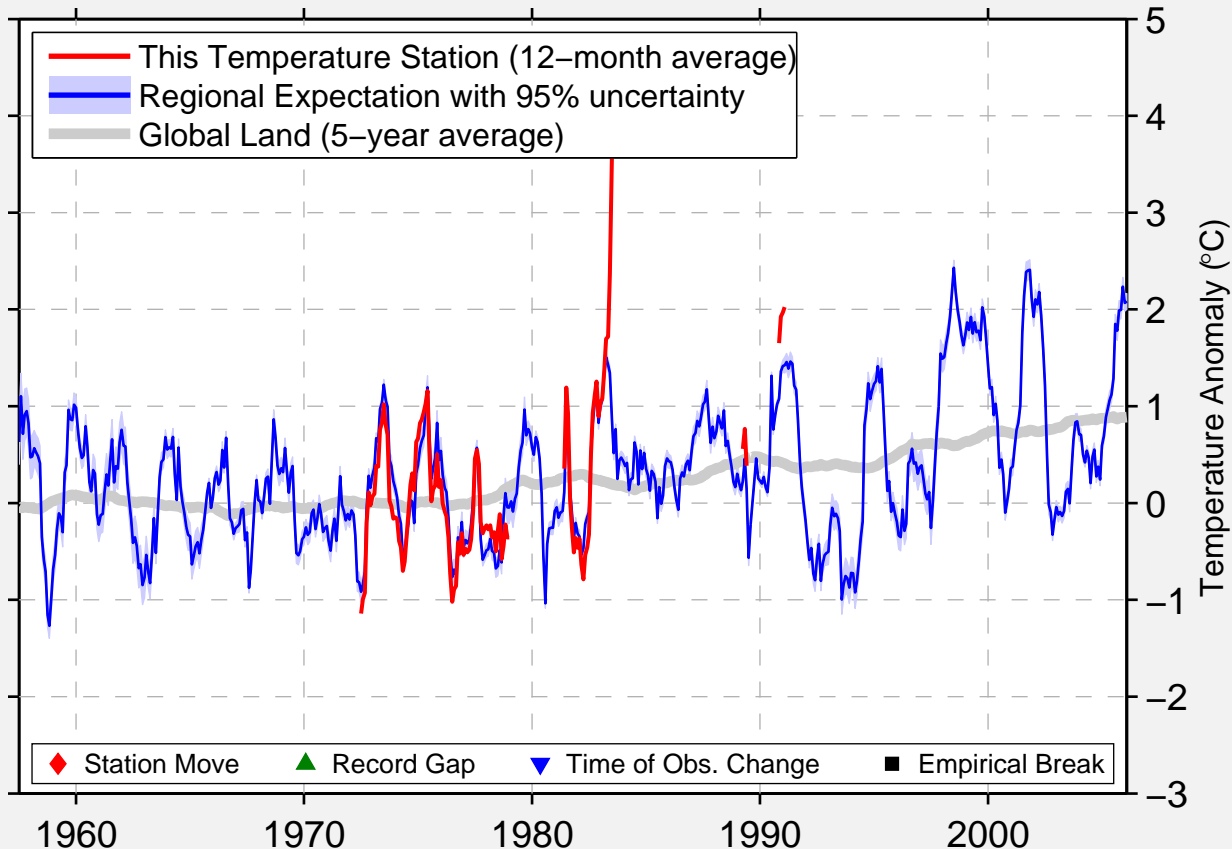

CHUTE ST PHILIPPE

46.650 N, 75.250 W (Canada)

Data Quality Controlled and Aligned at Breakpoints

Berkeley Earth