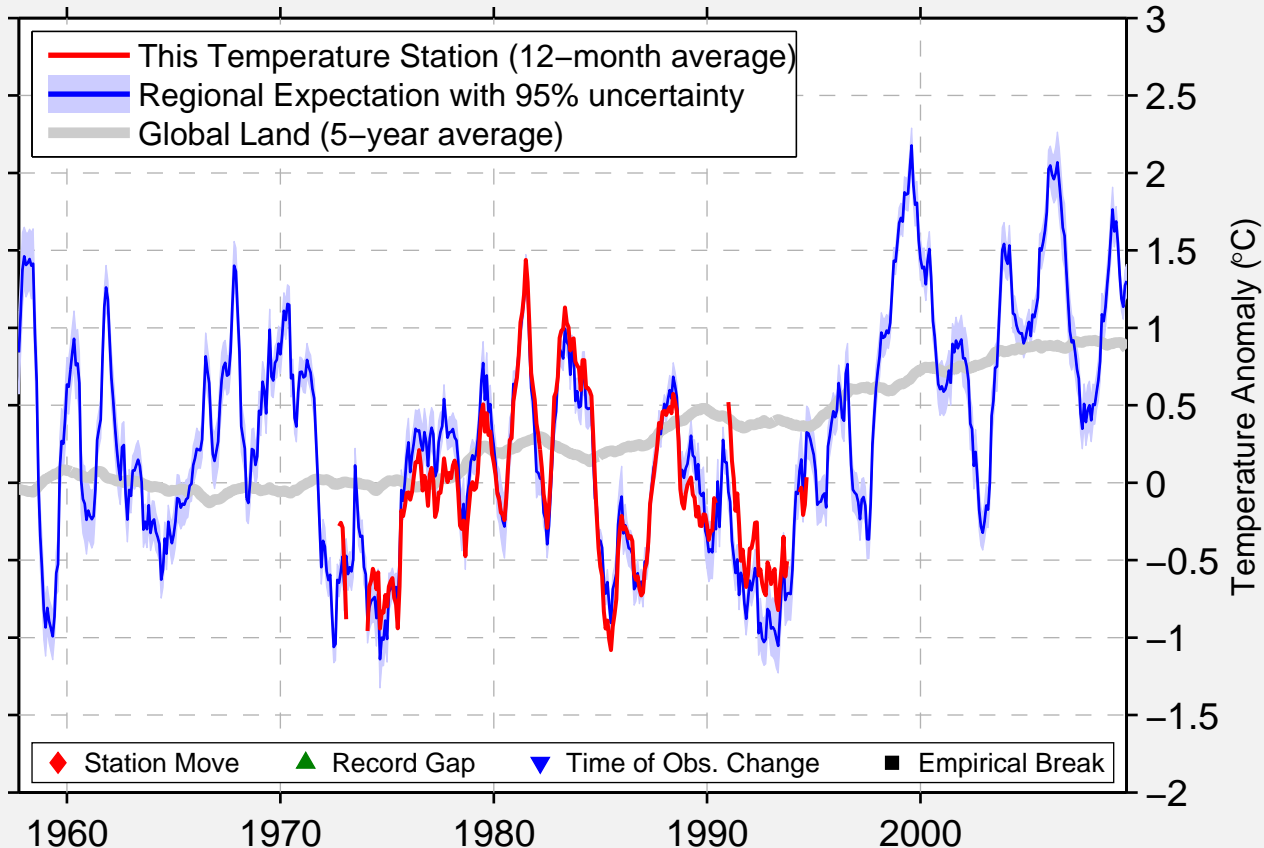

# ST SHOTTS,NF

46.630 N, 53.580 W (Canada)

Data Quality Controlled and Aligned at Breakpoints

Berkeley Earth