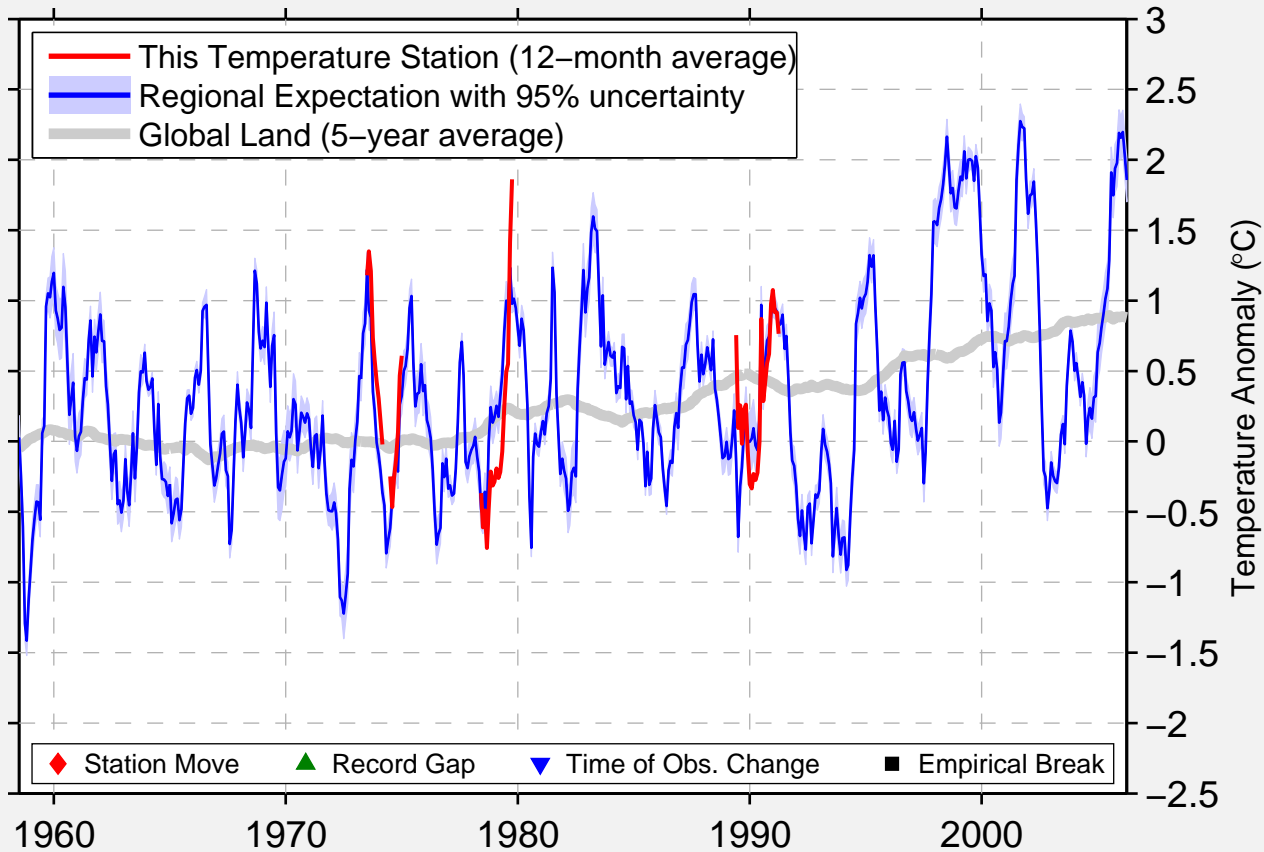

# STE CROIX

46.620 N, 71.780 W (Canada)

Data Quality Controlled and Aligned at Breakpoints

Berkeley Earth