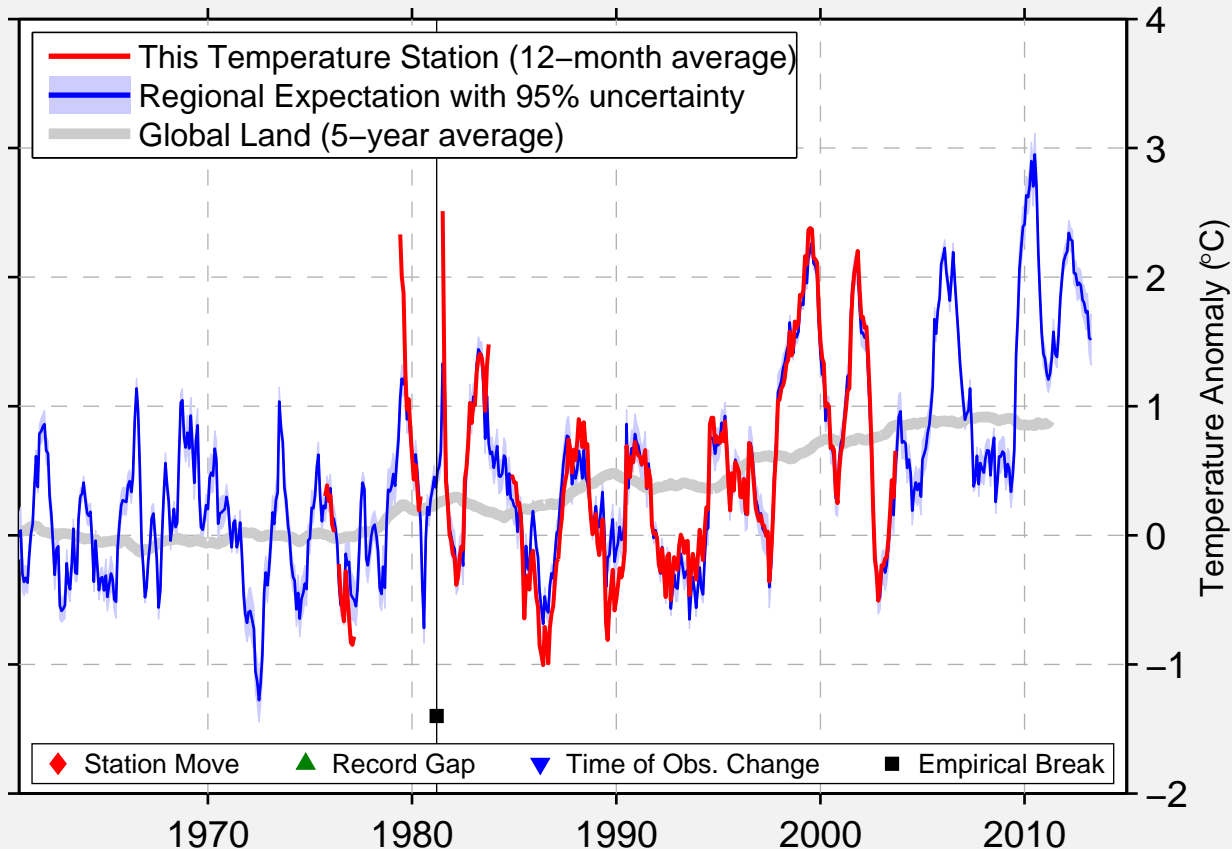

JUNIPER

46.550 N, 67.170 W (Canada)

Data Quality Controlled and Aligned at Breakpoints

Berkeley Earth