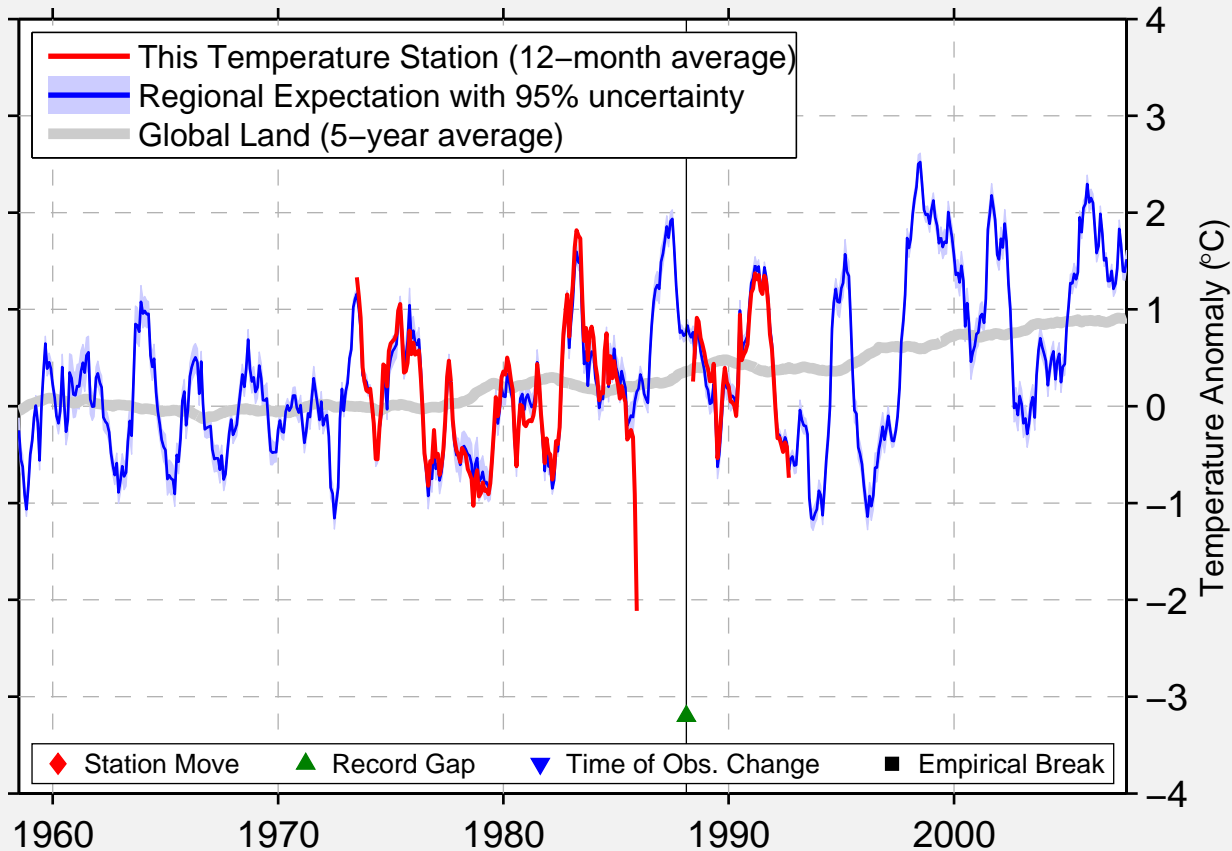

# SAULT STE MARIE

46.483 N, 84.500 W (Canada)

Data Quality Controlled and Aligned at Breakpoints

Berkeley Earth