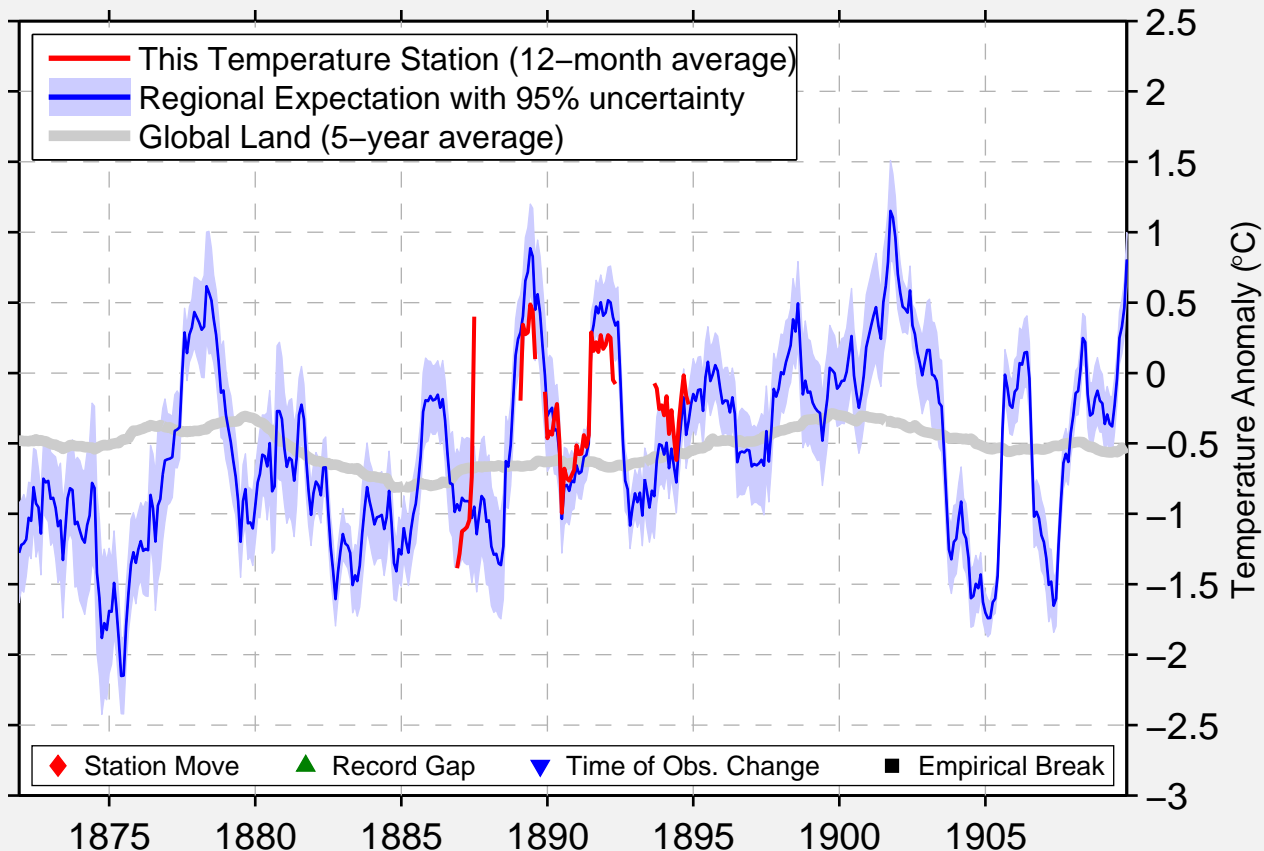

PARKER RIDGE

46.480 N, 66.520 W (Canada)

Data Quality Controlled and Aligned at Breakpoints

Berkeley Earth