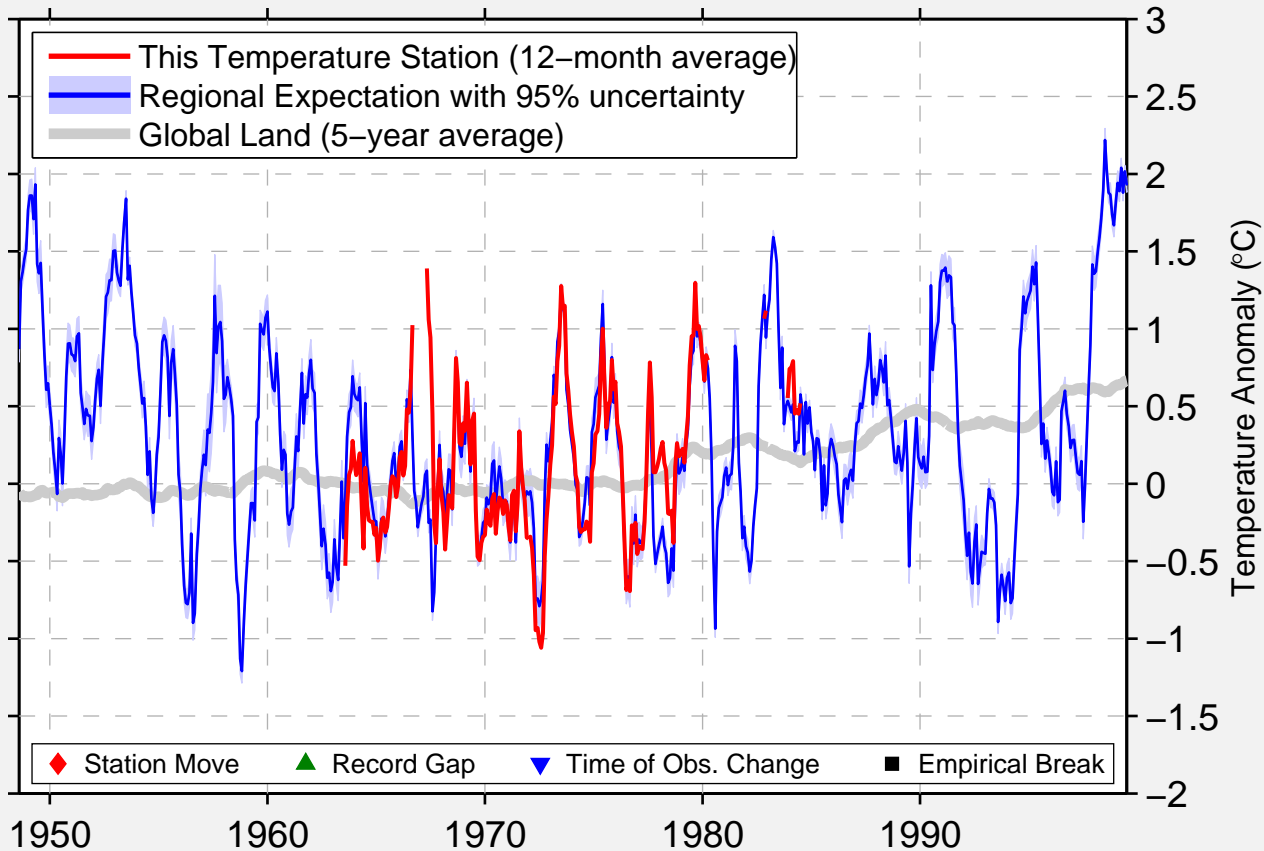

STE FRANCOISE ROMAINE

46.480 N, 71.930 W (Canada)

Data Quality Controlled and Aligned at Breakpoints

Berkeley Earth