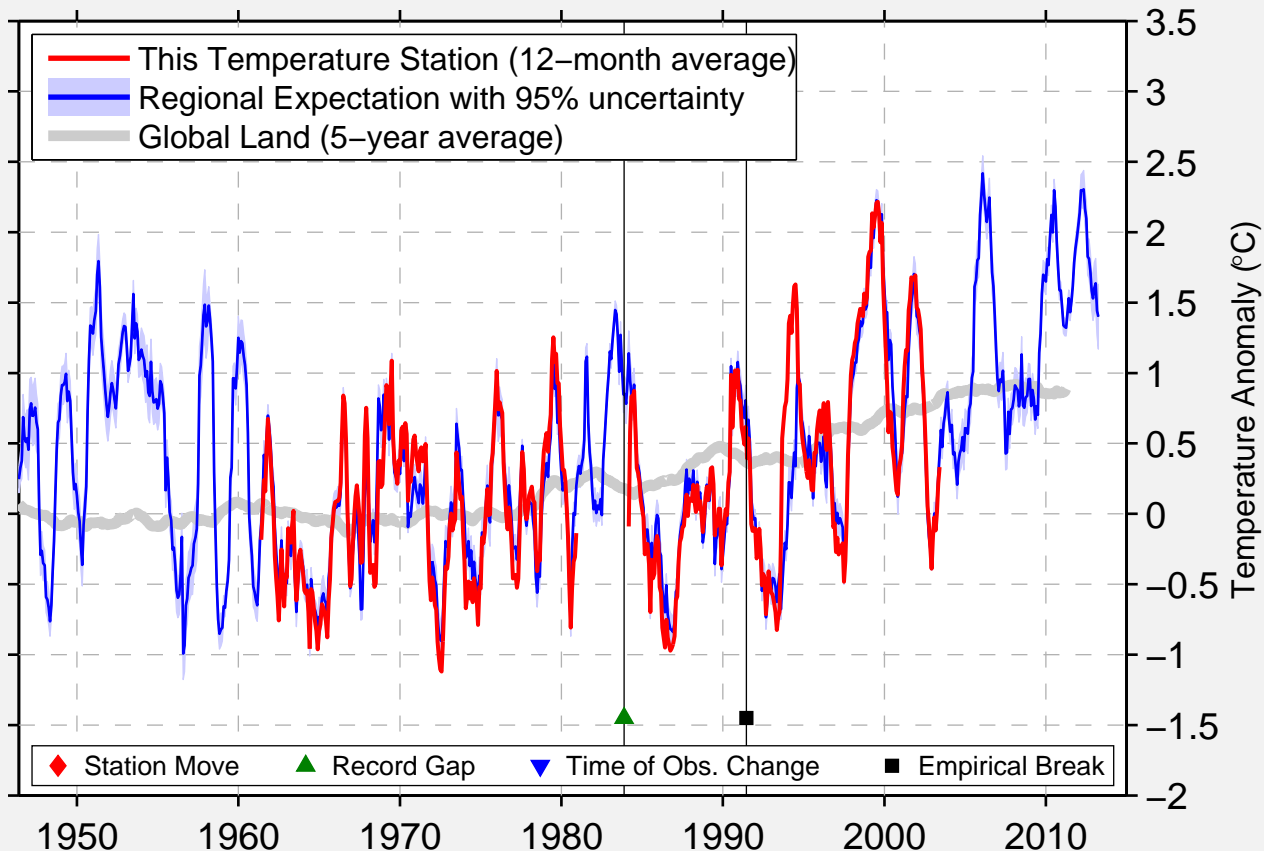

MONTICELLO

46.470 N, 62.470 W (Canada)

Data Quality Controlled and Aligned at Breakpoints

Berkeley Earth