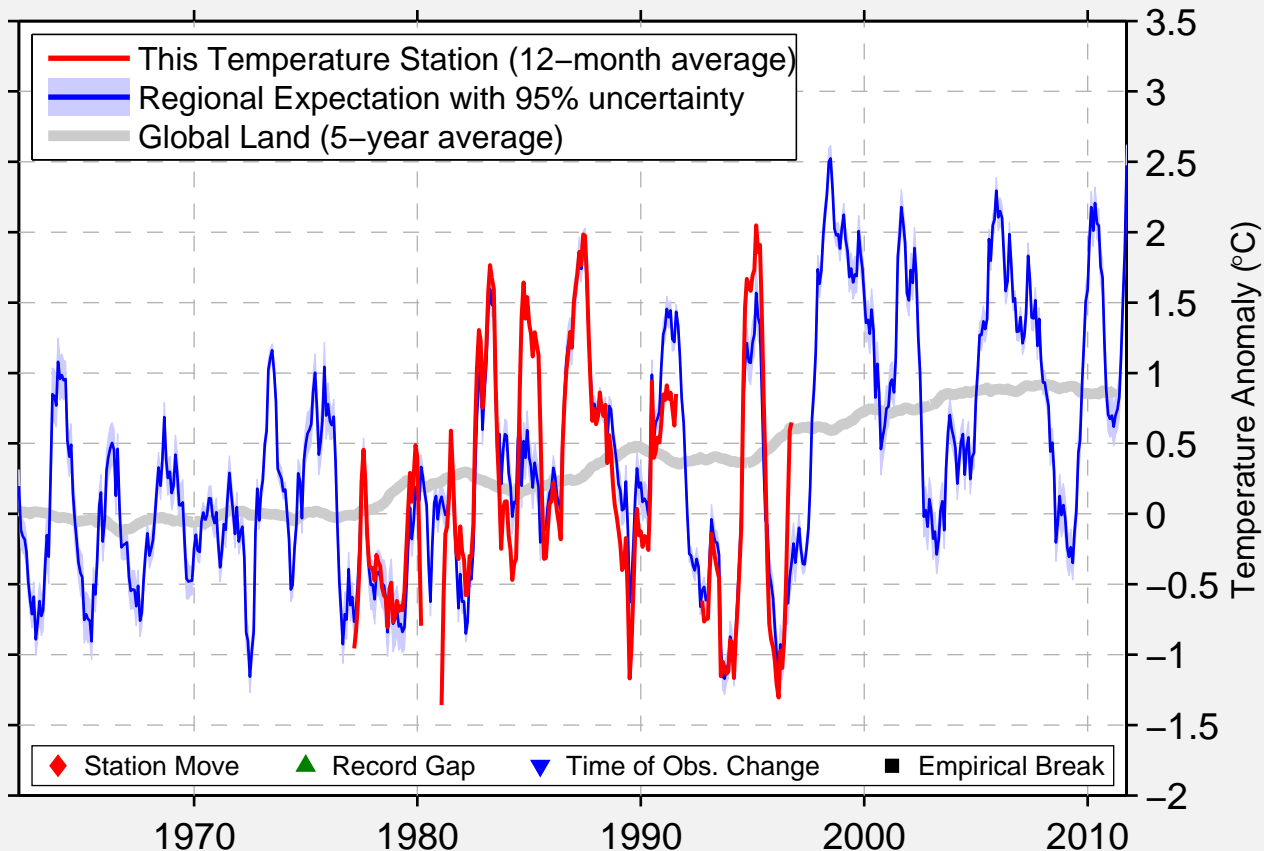

MISSISSAGI ONT HYDRO, ON

46.430 N, 83.380 W (Canada)

Data Quality Controlled and Aligned at Breakpoints

Berkeley Earth