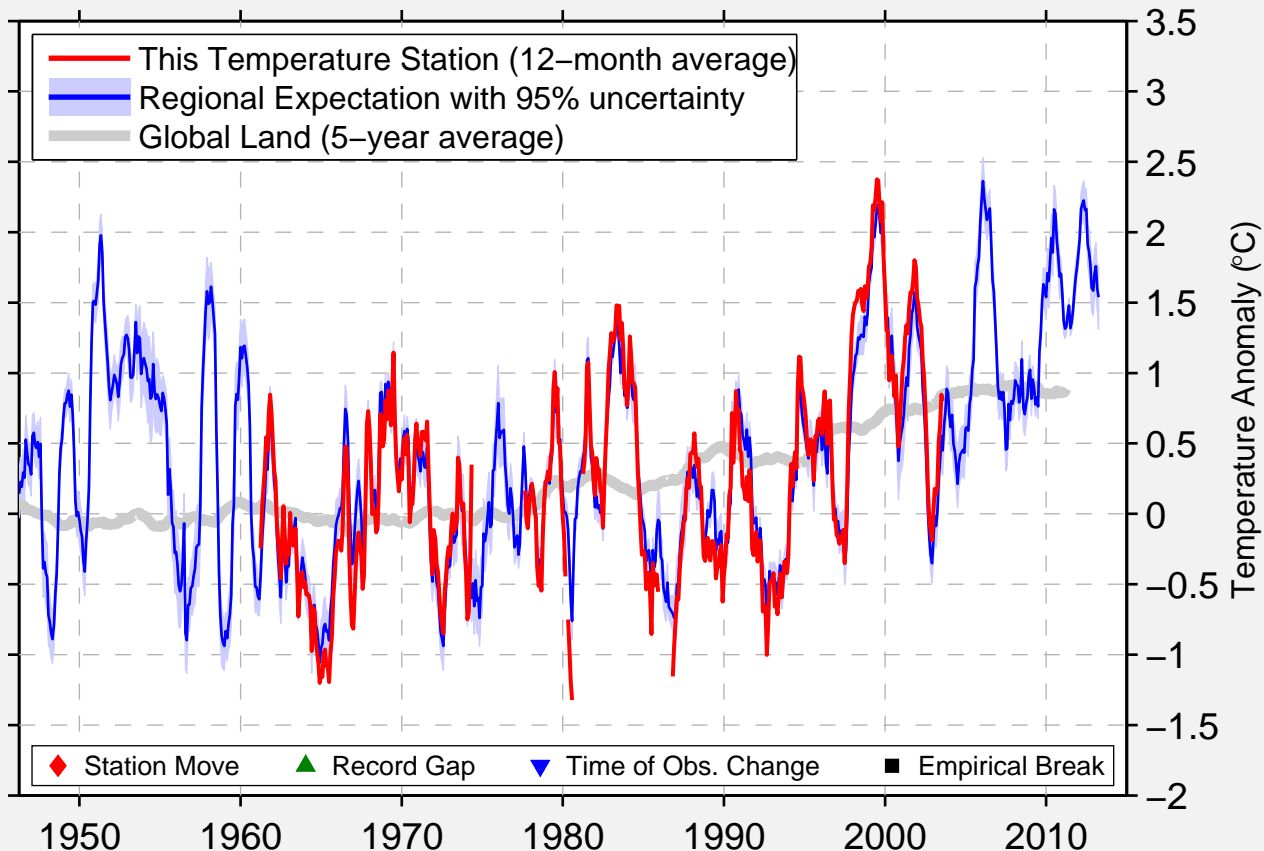

MARGAREE FORKS

46.350 N, 61.090 W (Canada)

Data Quality Controlled and Aligned at Breakpoints

Berkeley Earth