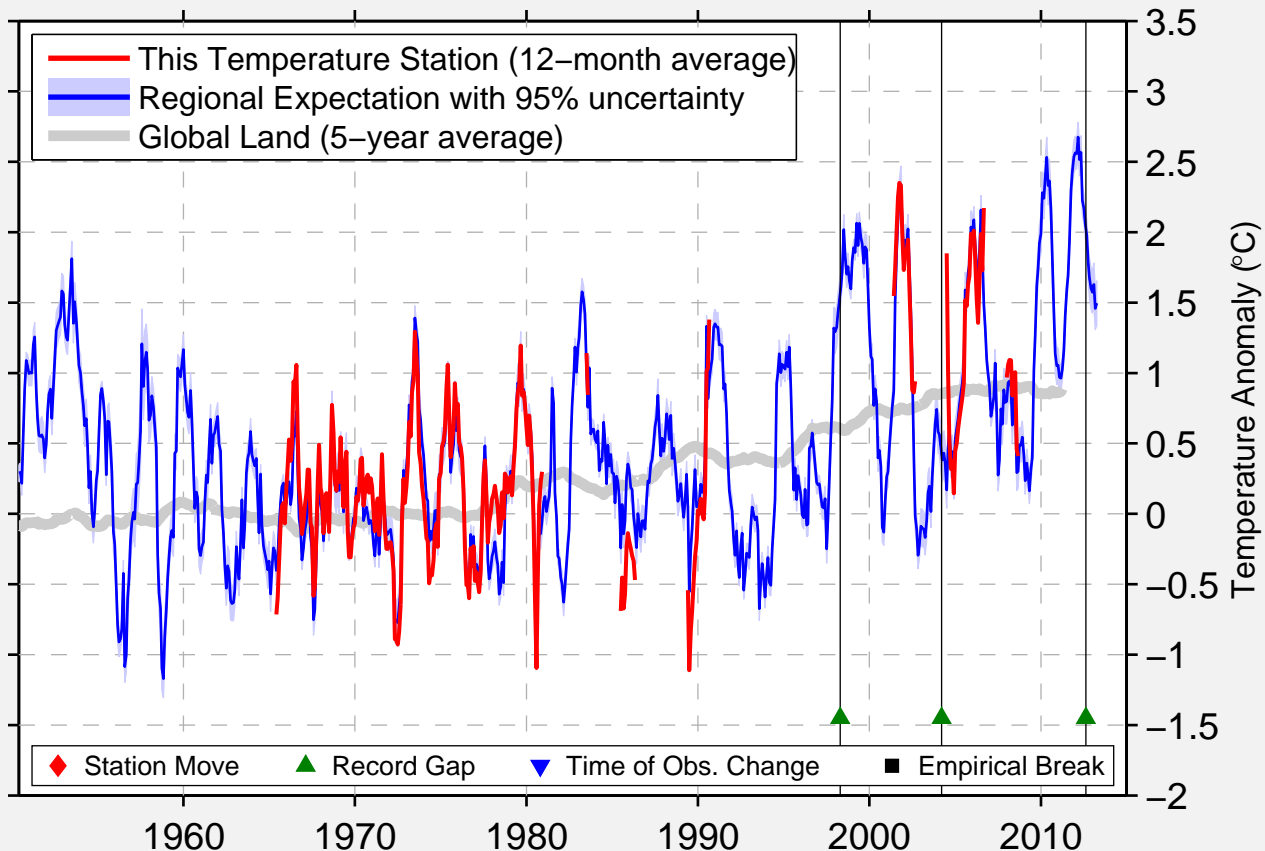

ST SEVERIN

46.330 N, 71.050 W (Canada)

Data Quality Controlled and Aligned at Breakpoints

Berkeley Earth