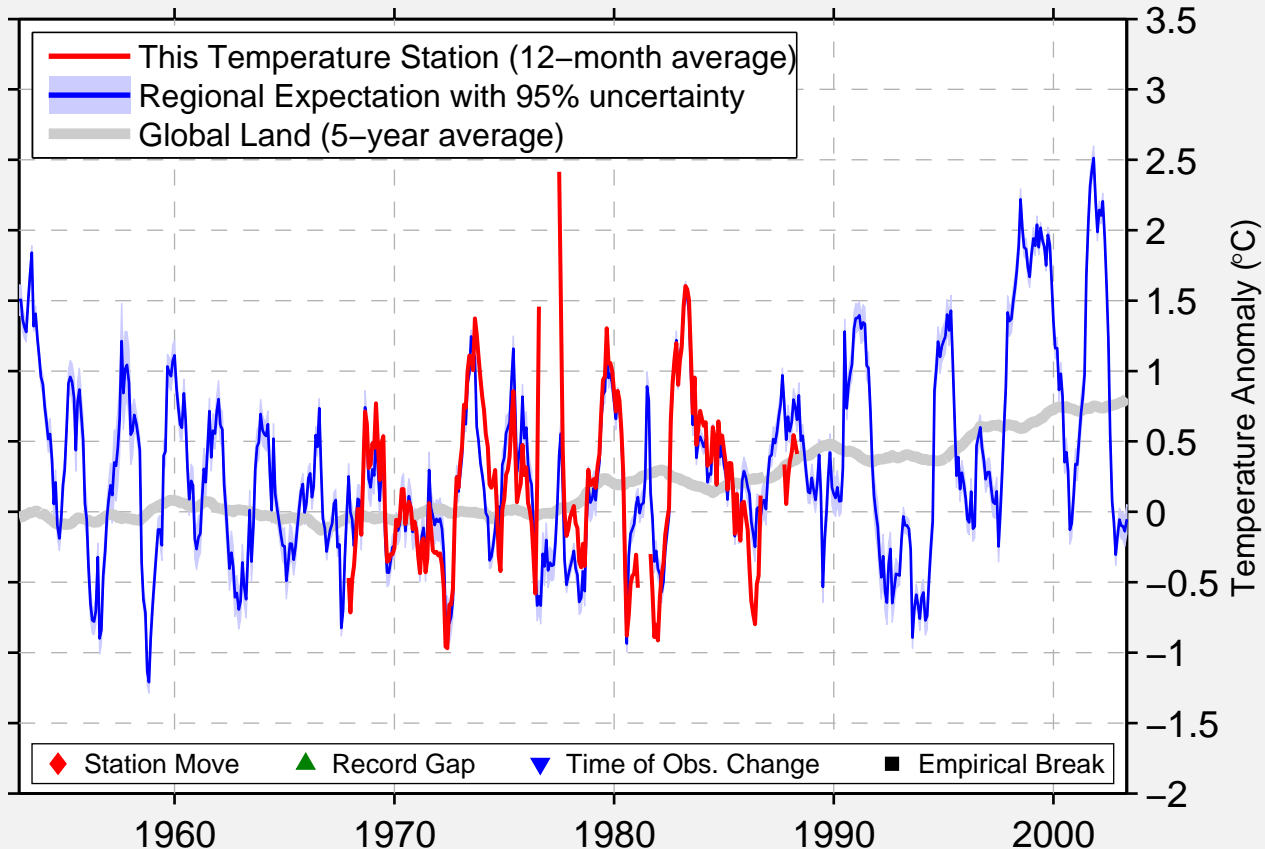

# BECANCOUR

46.330 N, 72.430 W (Canada)

Data Quality Controlled and Aligned at Breakpoints

Berkeley Earth